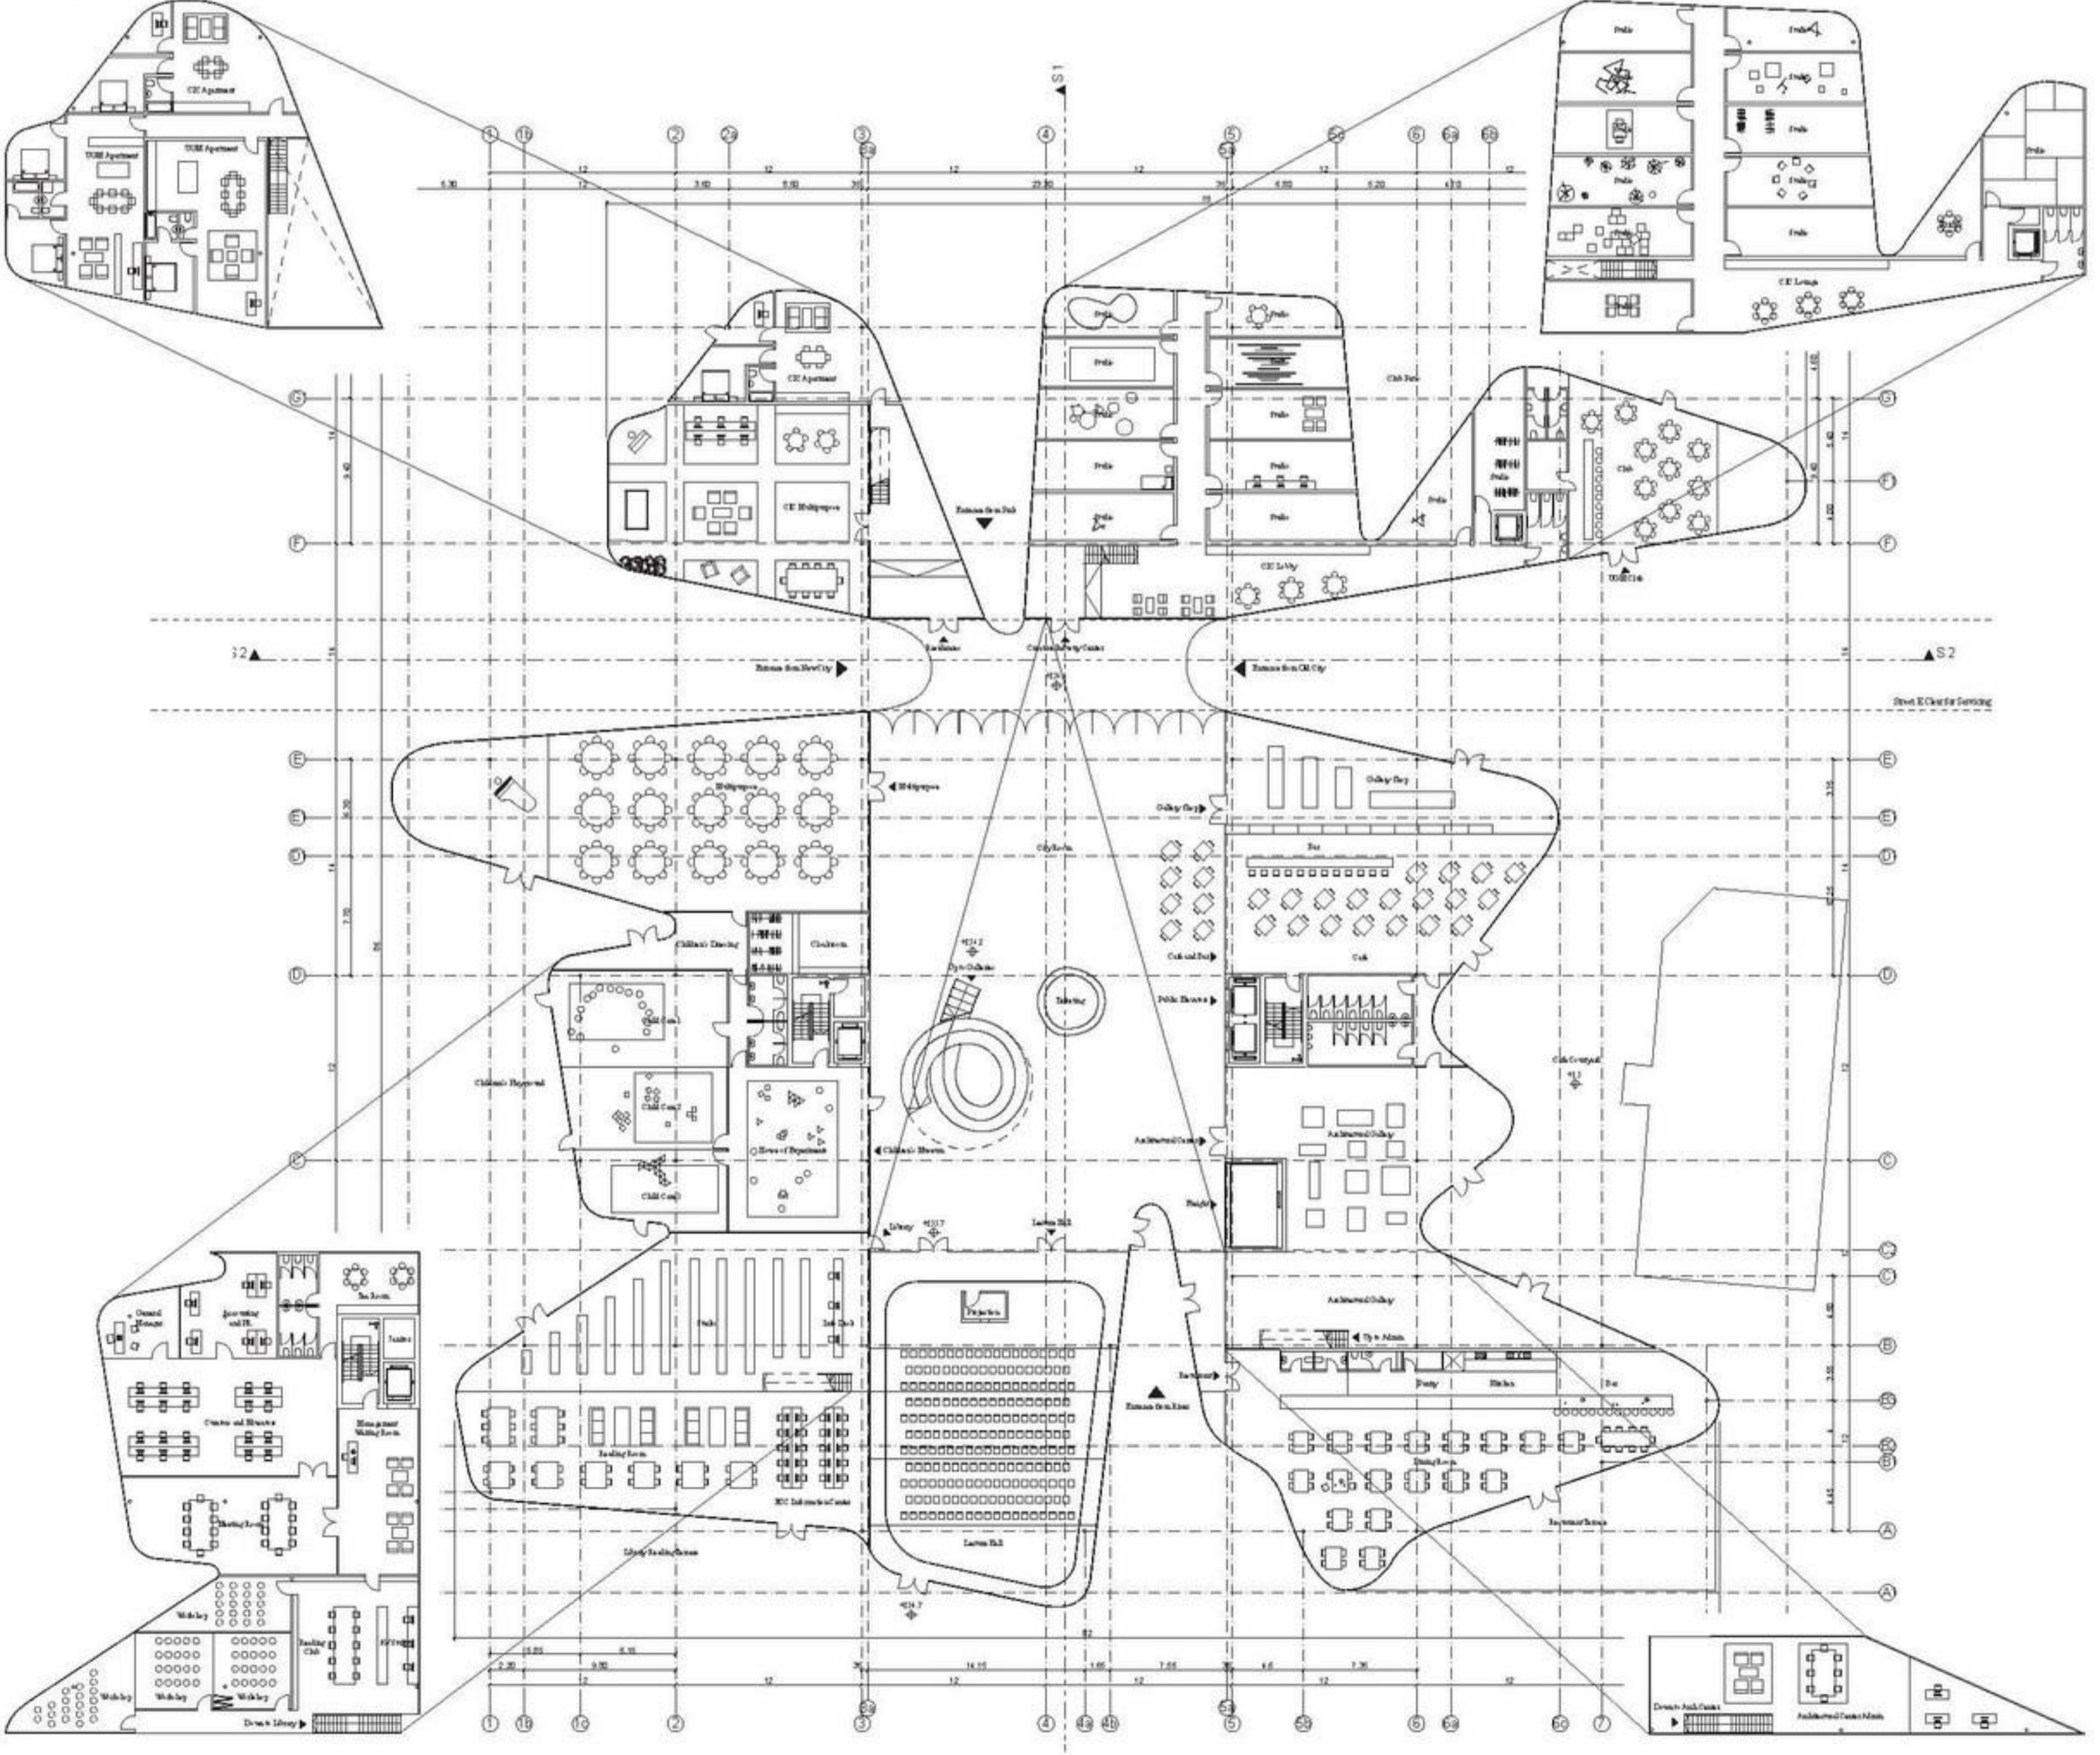

CITY ROOM

GROUND FLOOR PLAN 1:200