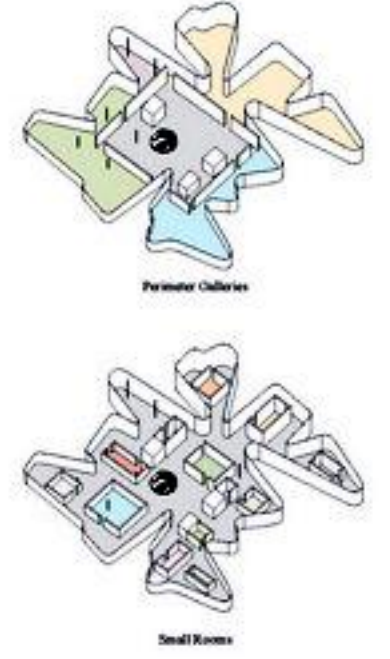

RIVERSIDE GALLERY

NORTH-EAST GALLERY

DISPLAY SURFACE COMPARISON

GALLERY AND ROOF STRUCTURE

Open Floor

Perimeter Galleries

Booth

Small Rooms

SAMPLE GALLERY CONFIGURATIONS