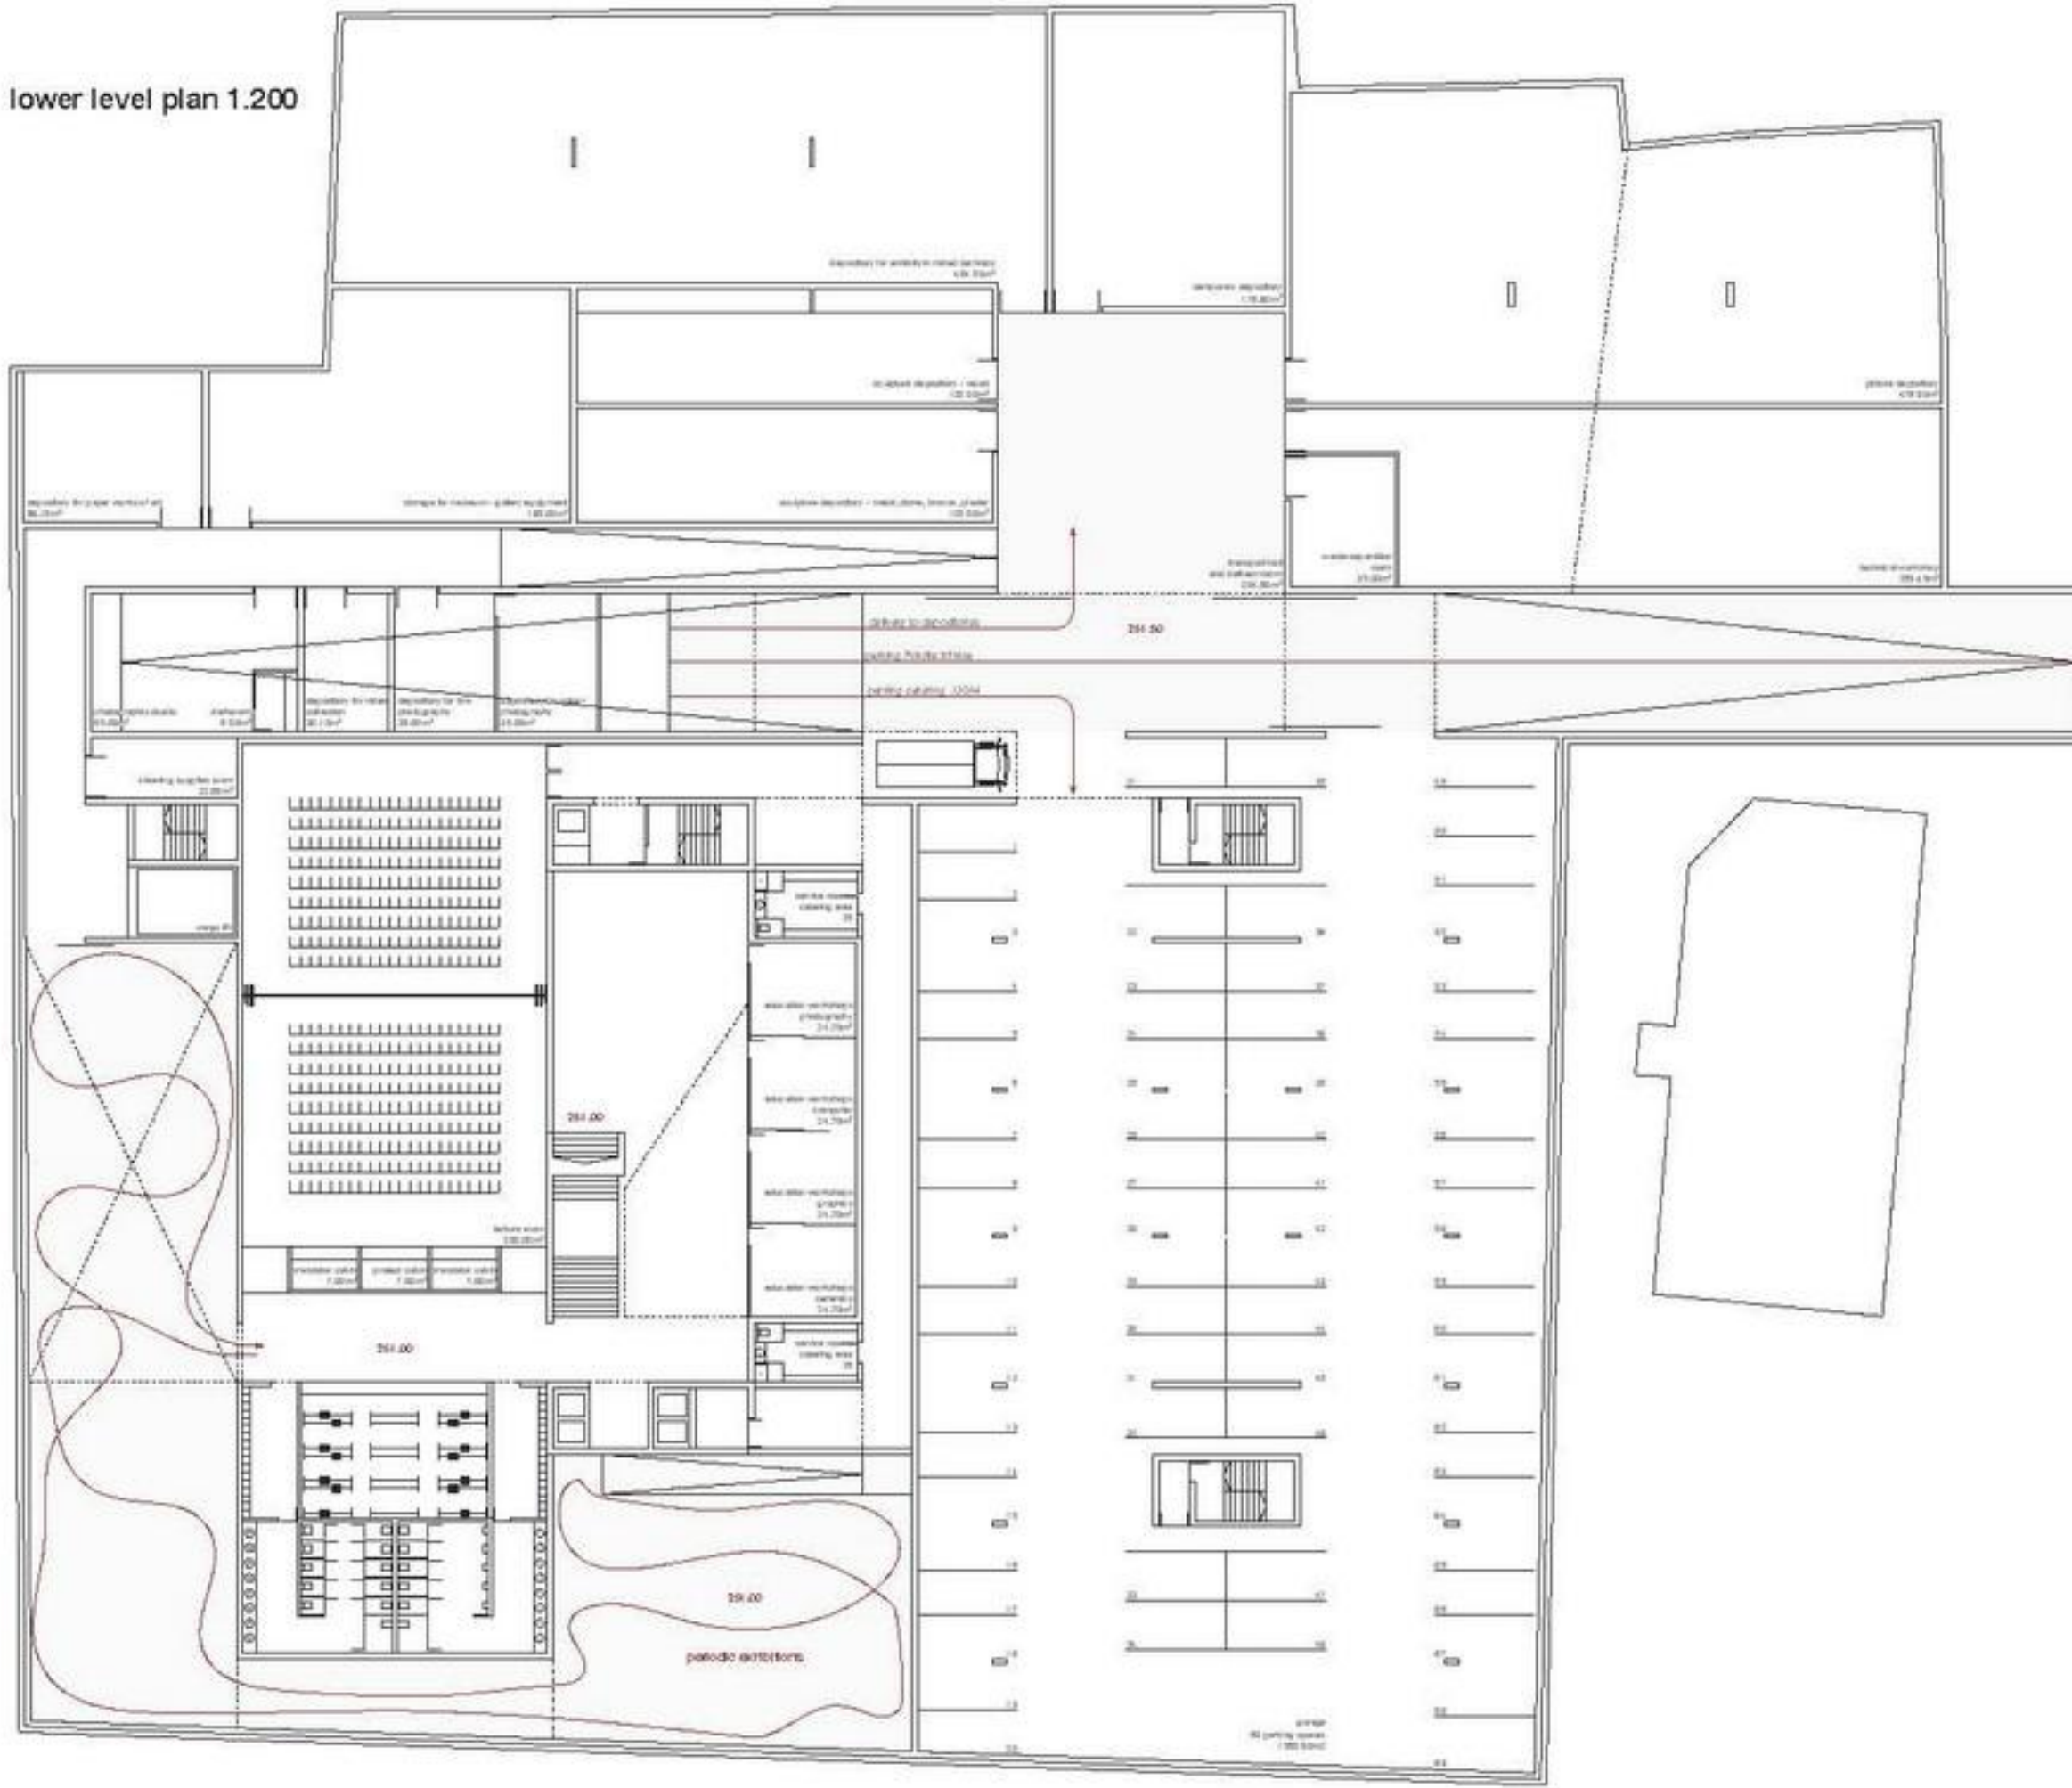

lower level plan 1.200

upper level plan 1.200

NEW MARIBOR ART GALLERY
gla - european capital of culture
10 11

LOWER AND UPPER LEVEL