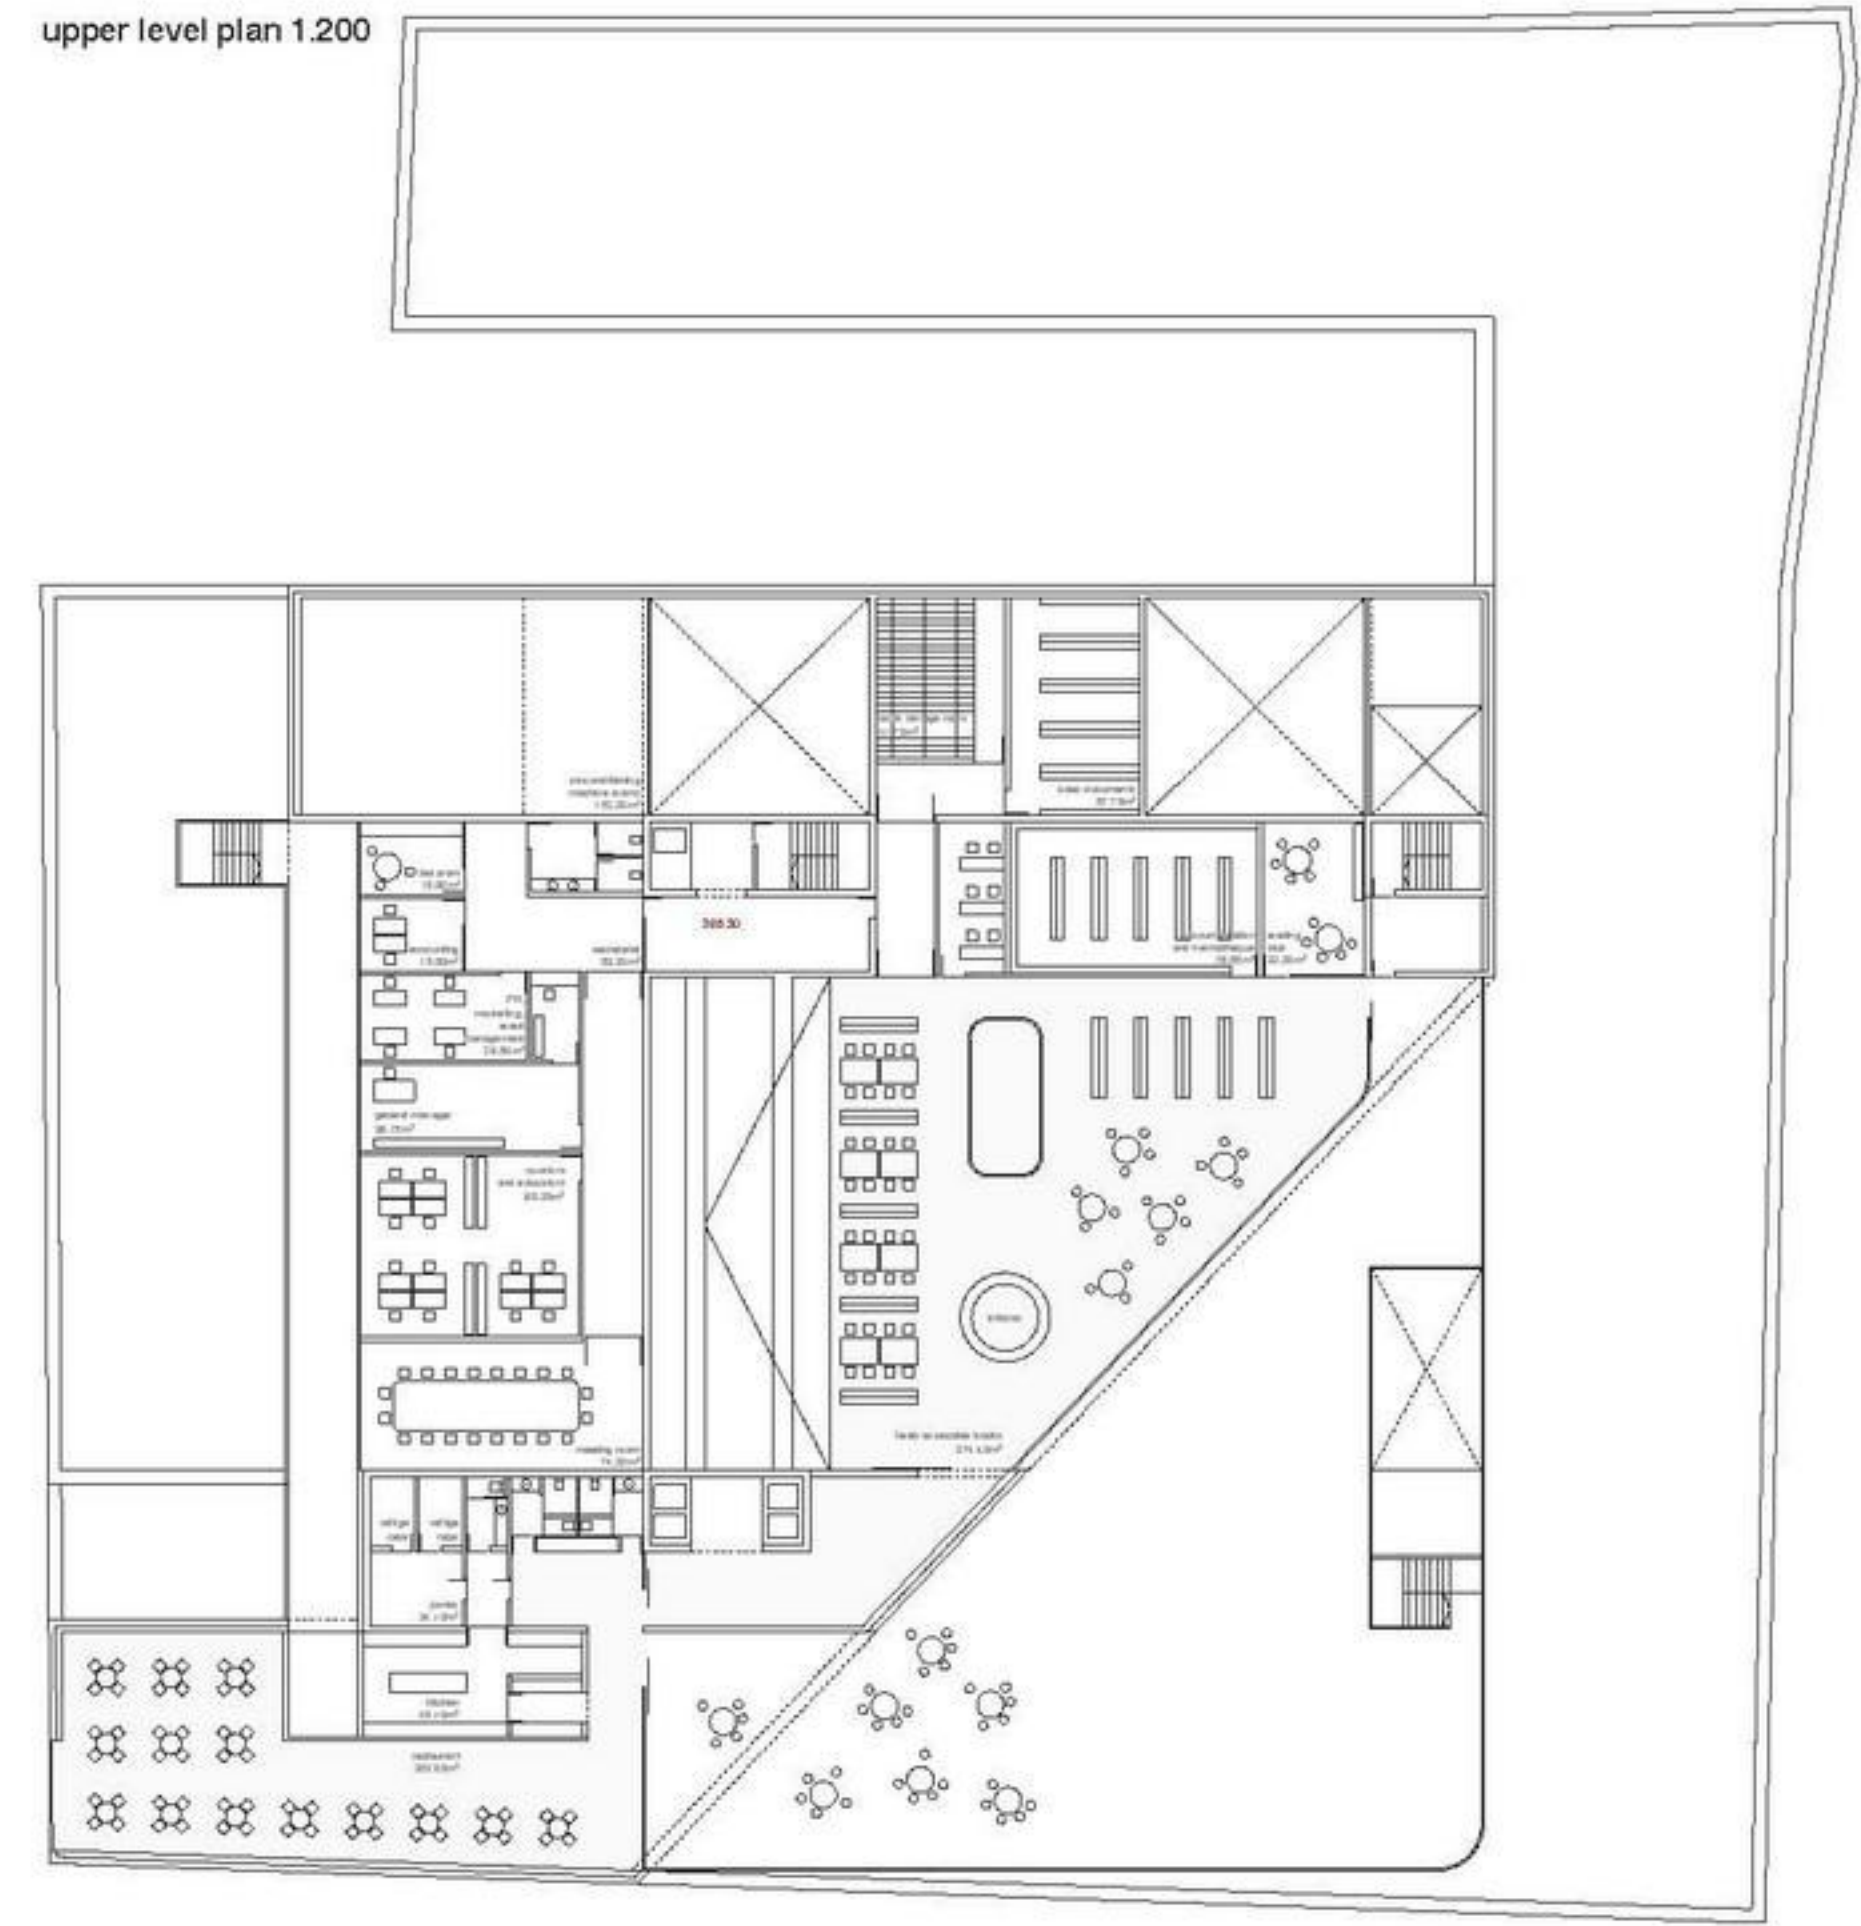

lower level plan 1.200

upper level plan 1.200

NEW MARIBOR ART GALLERY
gla - european capital of culture
10 11

LOWER AND UPPER LEVEL