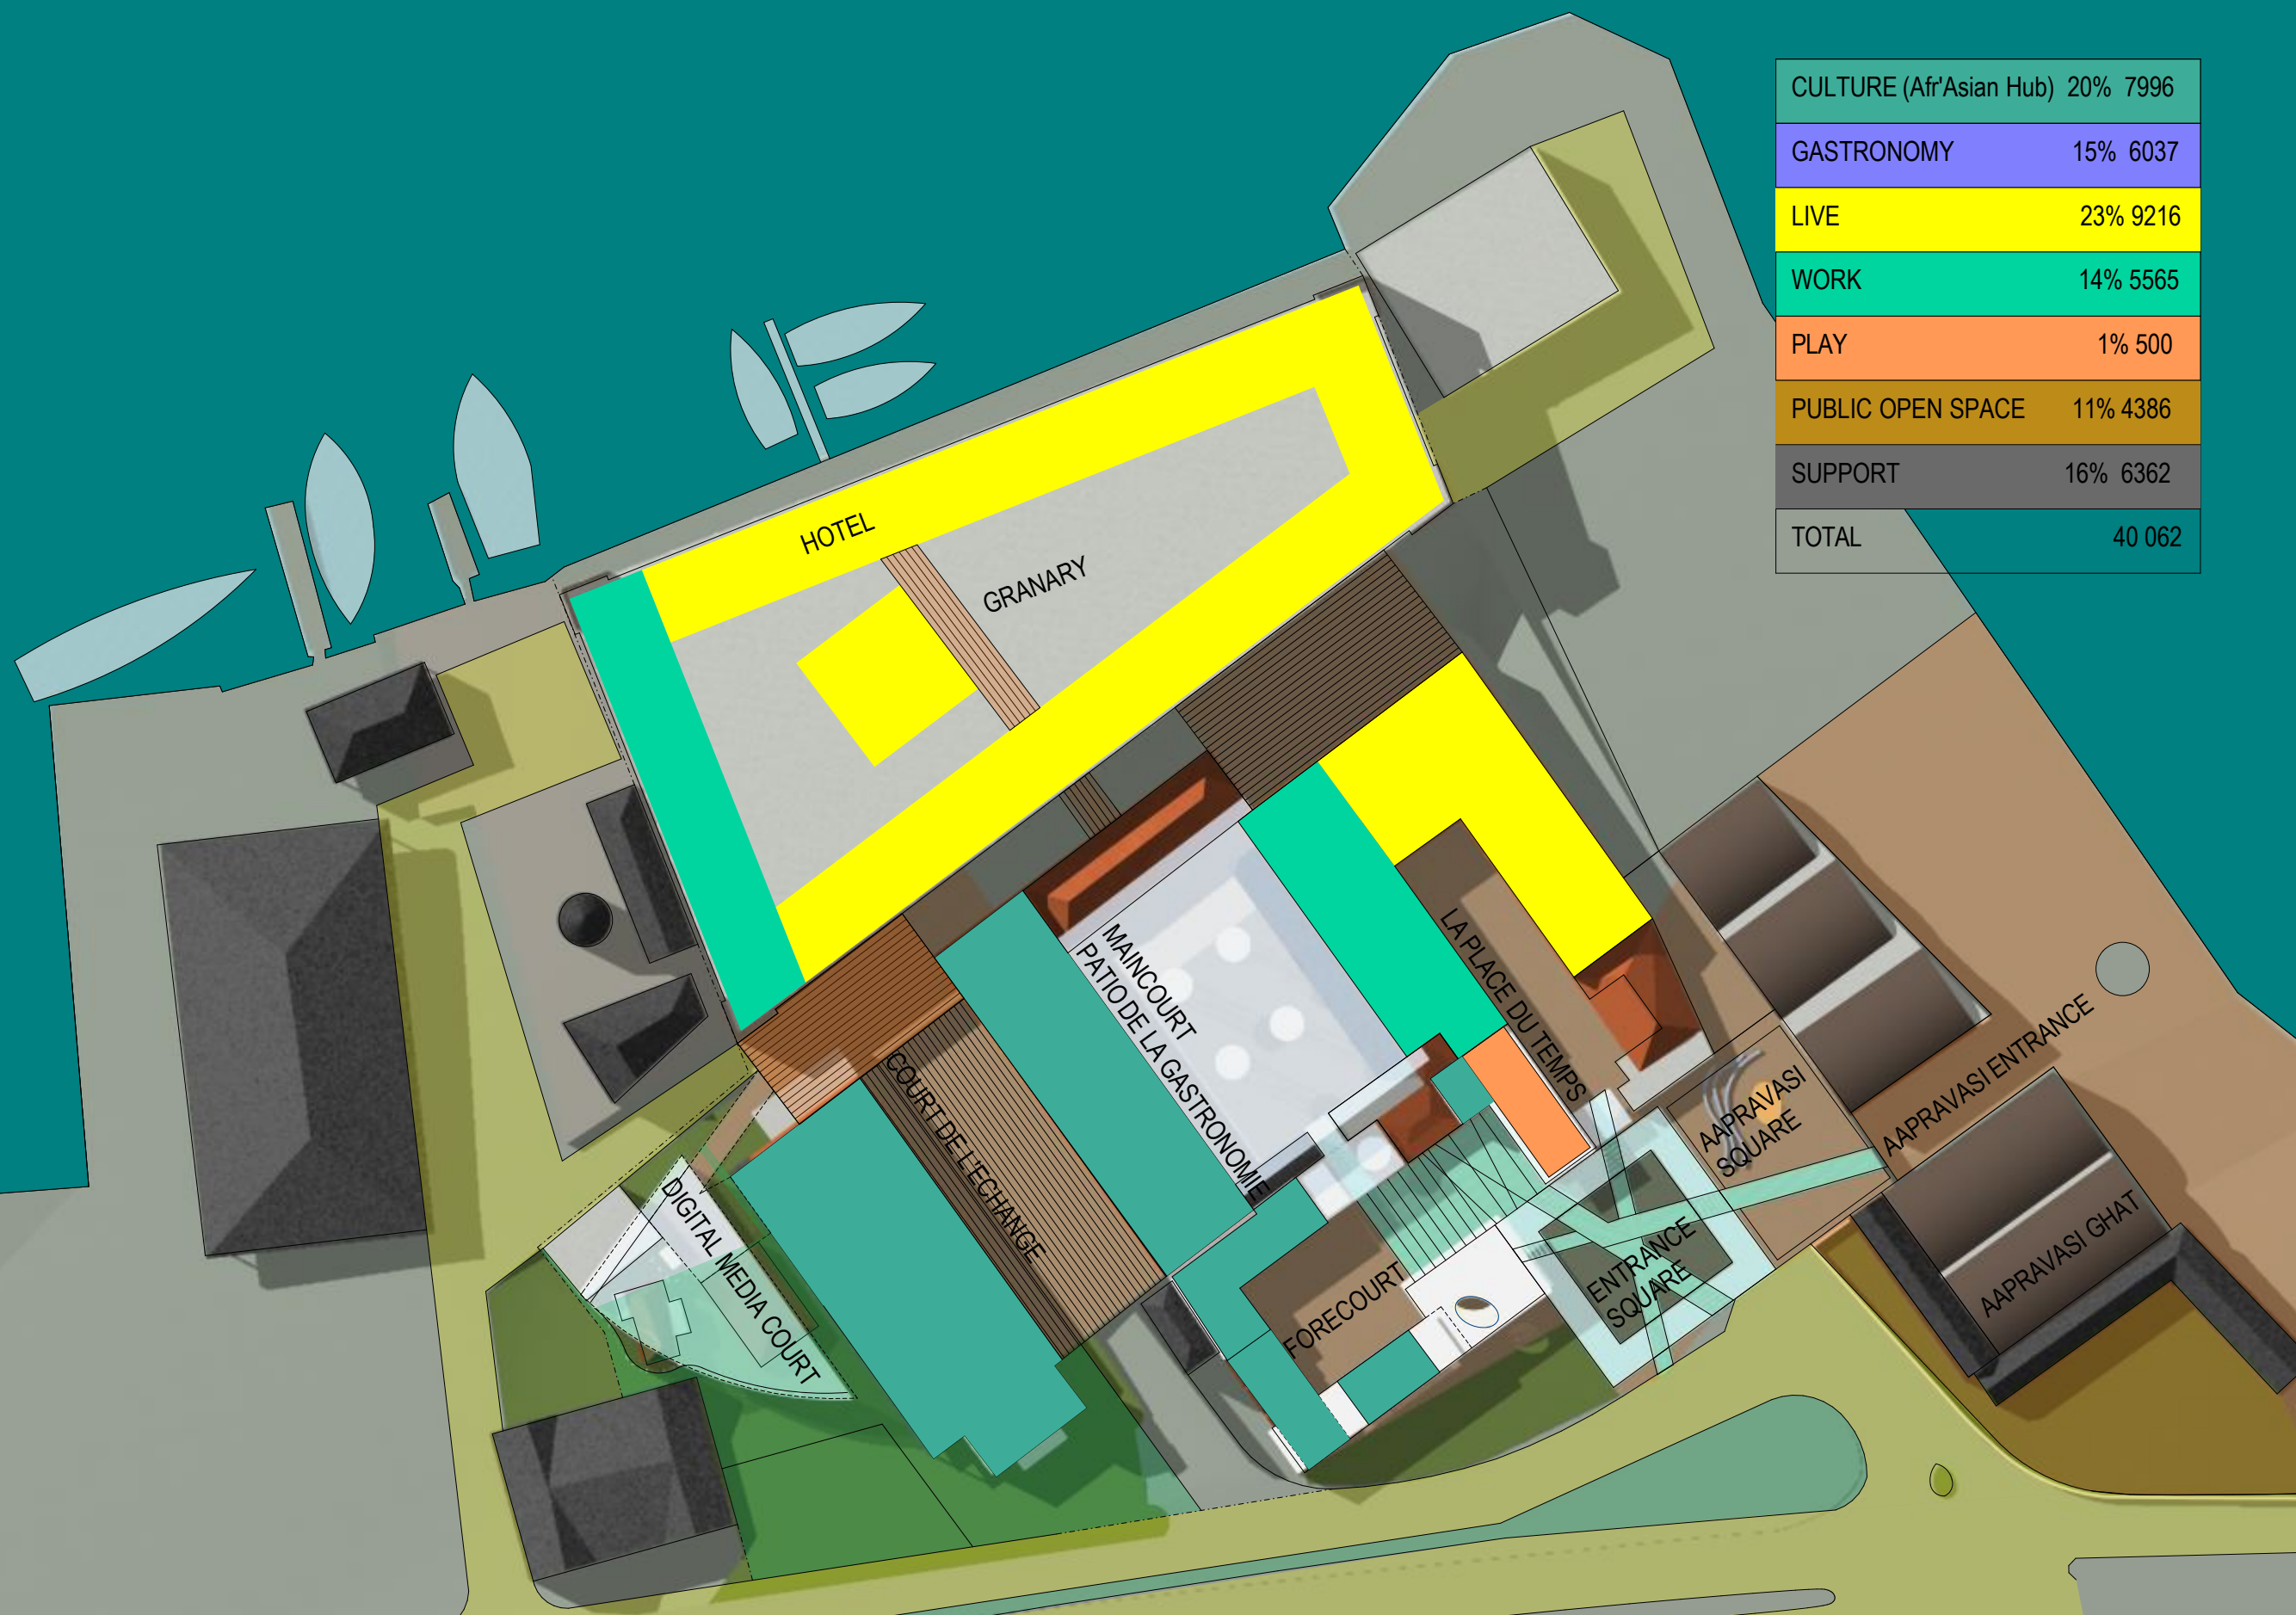

CULTURE (Afr'Asian Hub)	20%	7996
GASTRONOMY	15%	6037
LIVE	23%	9216
WORK	14%	5565
PLAY	1%	500
PUBLIC OPEN SPACE	11%	4386
SUPPORT	16%	6362
TOTAL		40 062

**CULTURAL HUB PROJECT**  
**PORT LOUIS, MAURITIUS**  
**1:1000** **LEVEL -1**

CULTURE (Afr'Asian Hub)	20%	7996
GASTRONOMY	15%	6037
LIVE	23%	9216
WORK	14%	5565
PLAY	1%	500
PUBLIC OPEN SPACE	11%	4386
SUPPORT	16%	6362
TOTAL		40 062

**CULTURAL HUB PROJECT**  
**PORT LOUIS, MAURITIUS**  
**1:1000** **LEVEL 0**

CULTURE (Afr'Asian Hub)	20%	7996
GASTRONOMY	15%	6037
LIVE	23%	9216
WORK	14%	5565
PLAY	1%	500
PUBLIC OPEN SPACE	11%	4386
SUPPORT	16%	6362
TOTAL		40 062

**CULTURAL HUB PROJECT**  
**PORT LOUIS, MAURITIUS**  
 1:1000 LEVEL +1

CULTURE (Afr'Asian Hub)	20%	7996
GASTRONOMY	15%	6037
LIVE	23%	9216
WORK	14%	5565
PLAY	1%	500
PUBLIC OPEN SPACE	11%	4386
SUPPORT	16%	6362
TOTAL		40 062

**CULTURAL HUB PROJECT**  
**PORT LOUIS, MAURITIUS**  
 1:1000 LEVEL +2