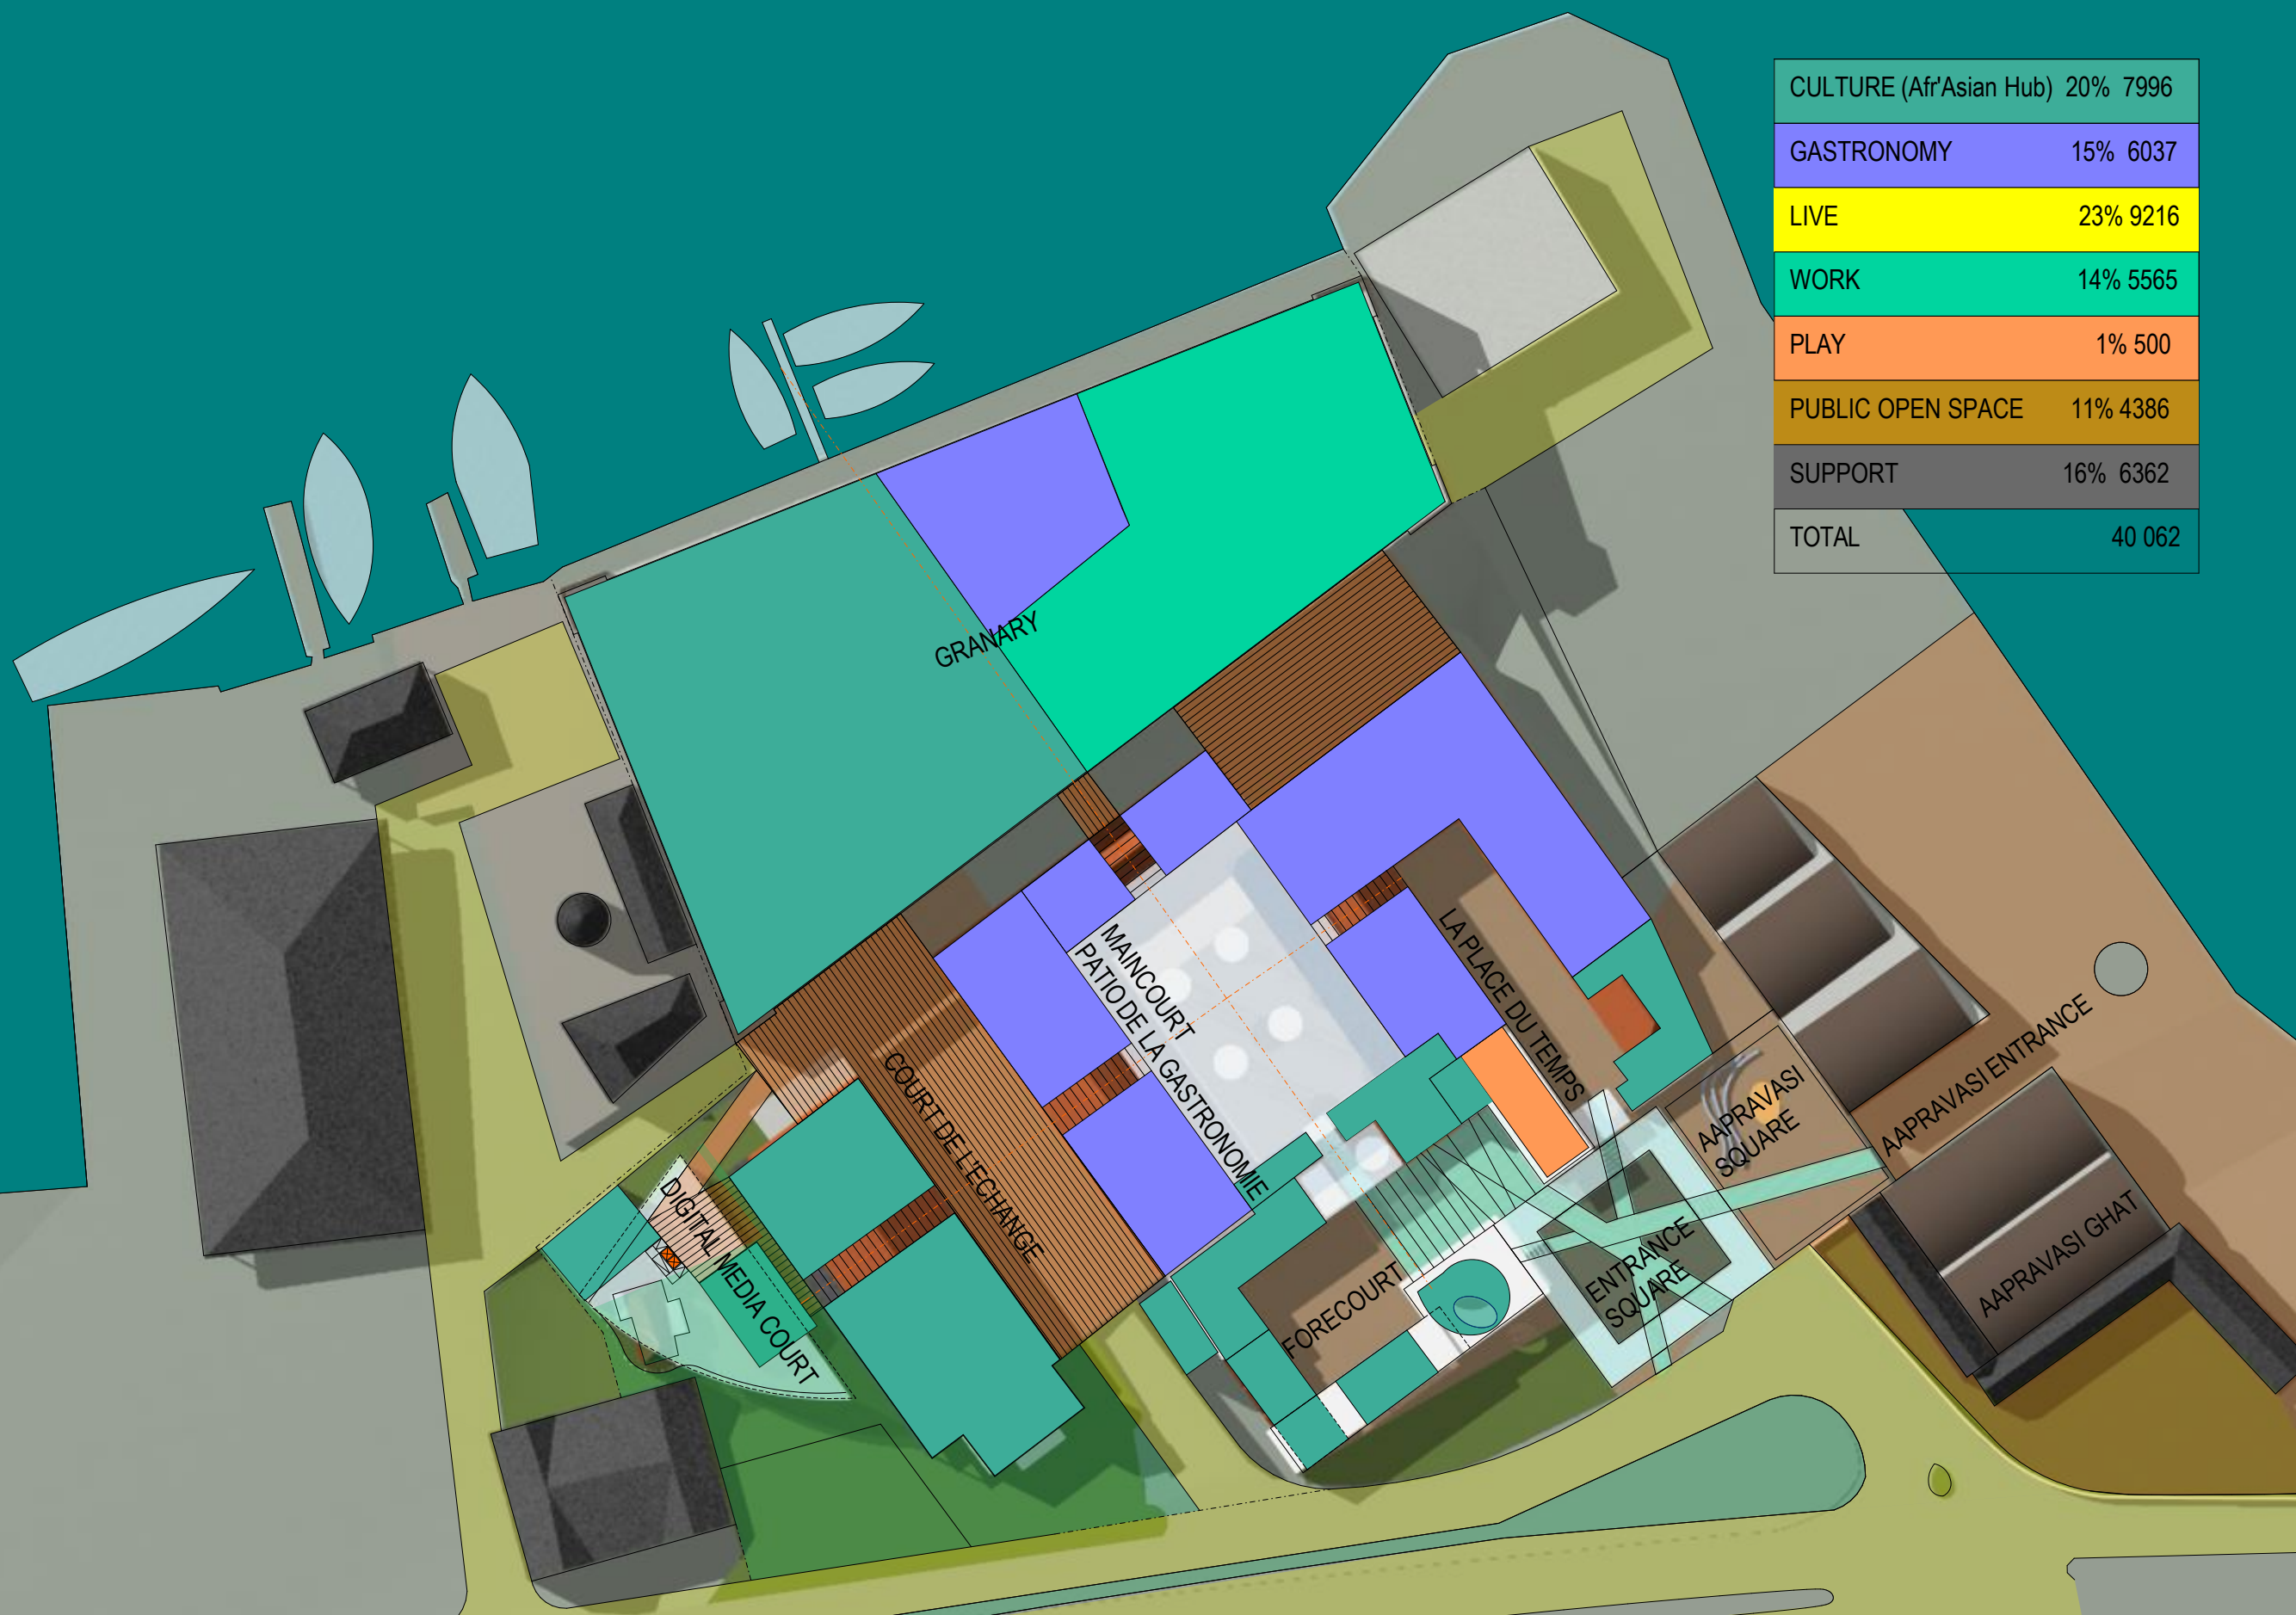

CULTURE (Afr'Asian Hub)	20%	7996
GASTRONOMY	15%	6037
LIVE	23%	9216
WORK	14%	5565
PLAY	1%	500
PUBLIC OPEN SPACE	11%	4386
SUPPORT	16%	6362
TOTAL		40 062

**CULTURAL HUB PROJECT**  
**PORT LOUIS, MAURITIUS**  
**1:1000** **LEVEL -1**

CULTURE (Afr'Asian Hub)	20%	7996
GASTRONOMY	15%	6037
LIVE	23%	9216
WORK	14%	5565
PLAY	1%	500
PUBLIC OPEN SPACE	11%	4386
SUPPORT	16%	6362
TOTAL		40 062

**CULTURAL HUB PROJECT**  
**PORT LOUIS, MAURITIUS**  
**1:1000** **LEVEL 0**

CULTURE (Afr'Asian Hub)	20%	7996
GASTRONOMY	15%	6037
LIVE	23%	9216
WORK	14%	5565
PLAY	1%	500
PUBLIC OPEN SPACE	11%	4386
SUPPORT	16%	6362
TOTAL		40 062

**CULTURAL HUB PROJECT**  
**PORT LOUIS, MAURITIUS**  
 1:1000 LEVEL +1

CULTURE (Afr'Asian Hub)	20%	7996
GASTRONOMY	15%	6037
LIVE	23%	9216
WORK	14%	5565
PLAY	1%	500
PUBLIC OPEN SPACE	11%	4386
SUPPORT	16%	6362
TOTAL		40 062

**CULTURAL HUB PROJECT**  
**PORT LOUIS, MAURITIUS**  
 1:1000 LEVEL +2