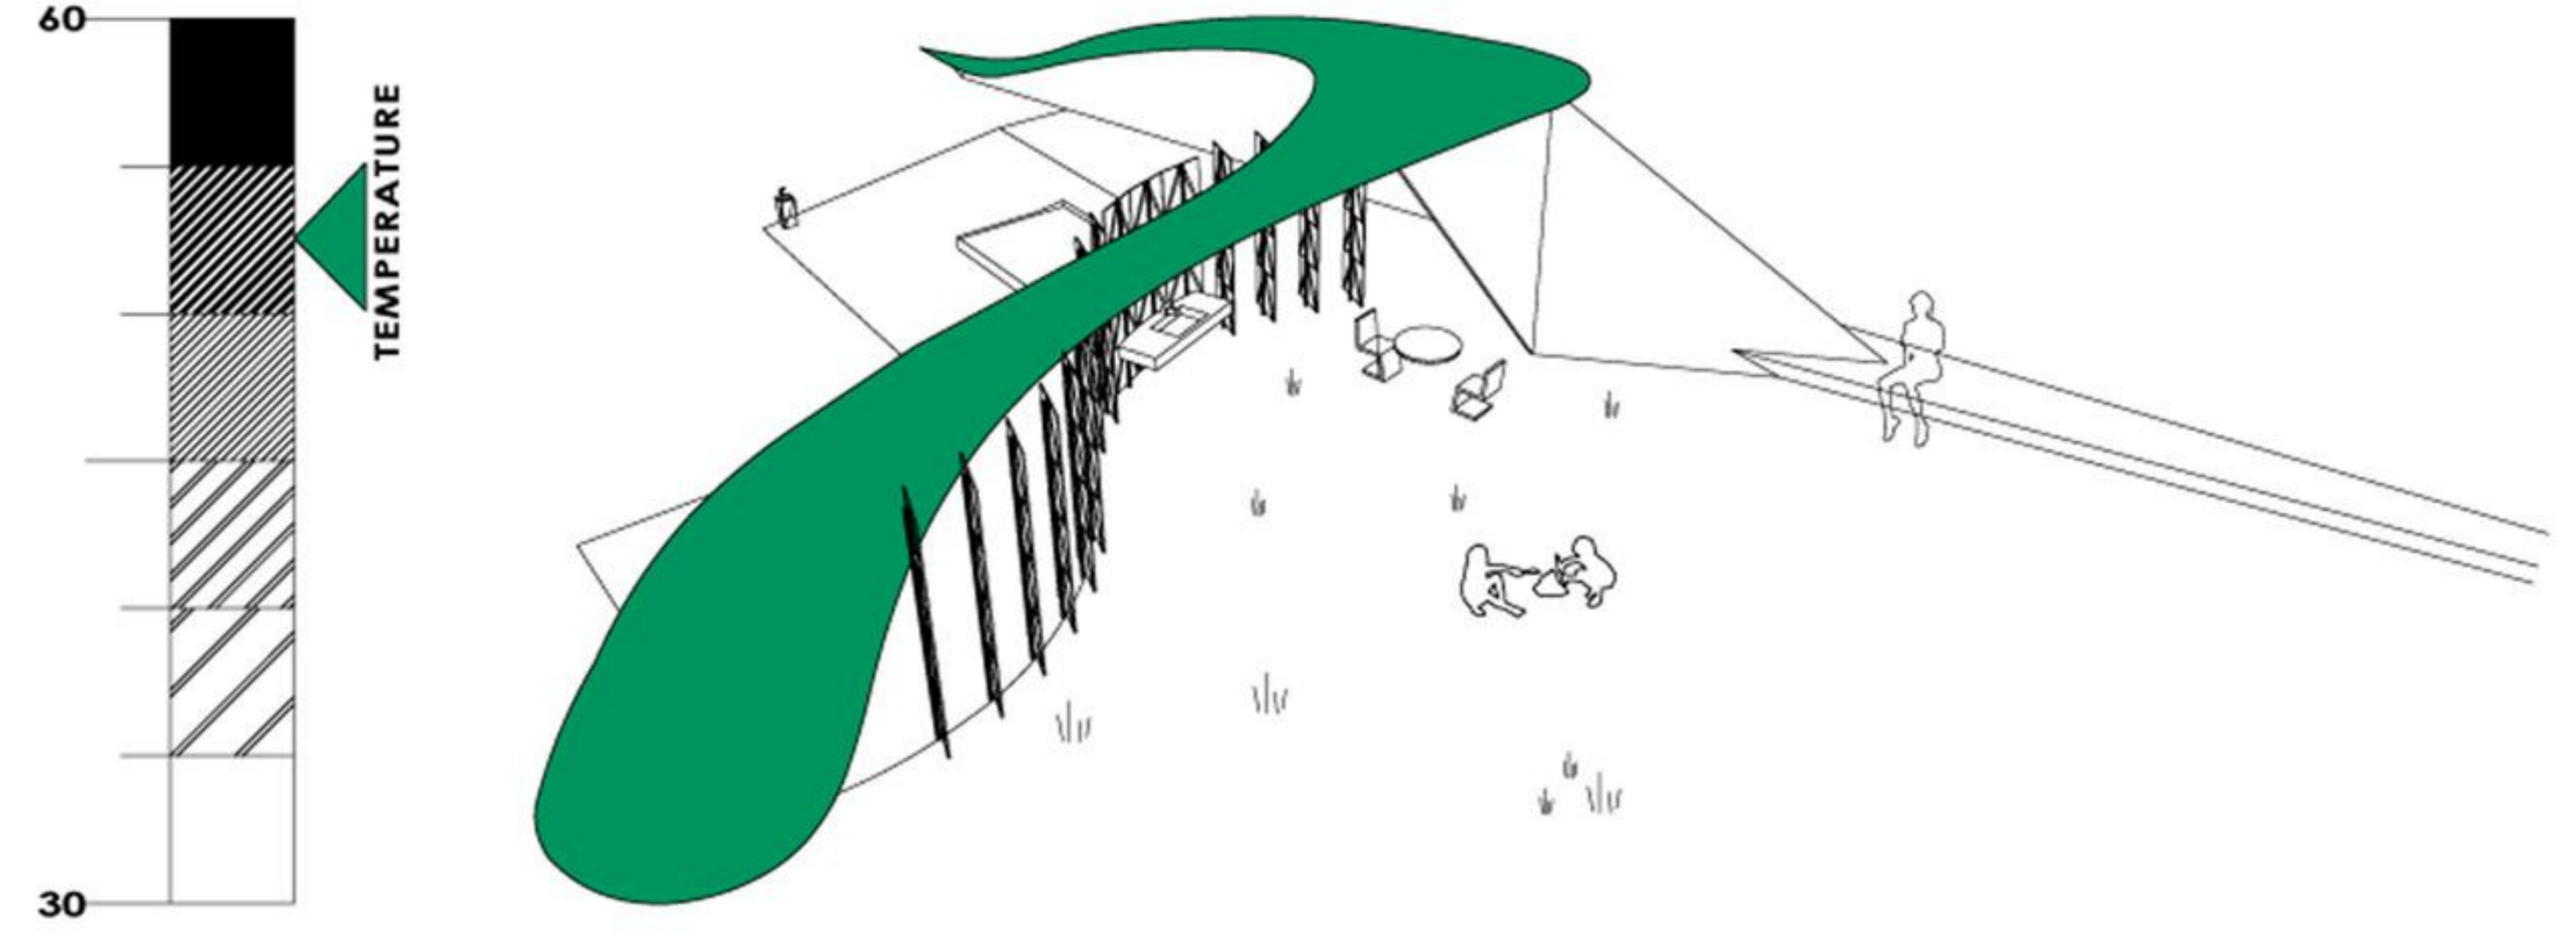

FLOOR PLAN SCALE 1:75

FRONT ELEVATION SCALE 1:75

AERIAL VIEW

SUMMER BUNGALOW

GREEN LIVING FEELING TOGETHER WITH FIANDRE TAXOS EXTREME:

In City is getting harder to find clean and fresh air. Relaxing is more effective in outdoors, so placing between civilization and nature helps us in recreation. The right material also helps to feel the well-ness sensation in a built environment.

This bungalow has 3 main sectors: Living, resting and recreation area.

Middle wall will guard and heal the people against the hot sun, and separate functions at the same time. The clean and bright surface is nice, and elegant prove the individuality both human and premises. Sitting in-house aquapool signify we are in luxurious well-ness, nearby to endless ocean.

TILE WALL IN CLOSED POSITION

TILE WALL IN OPENED POSITION

TILE WALL DETAIL SCALE 1:20