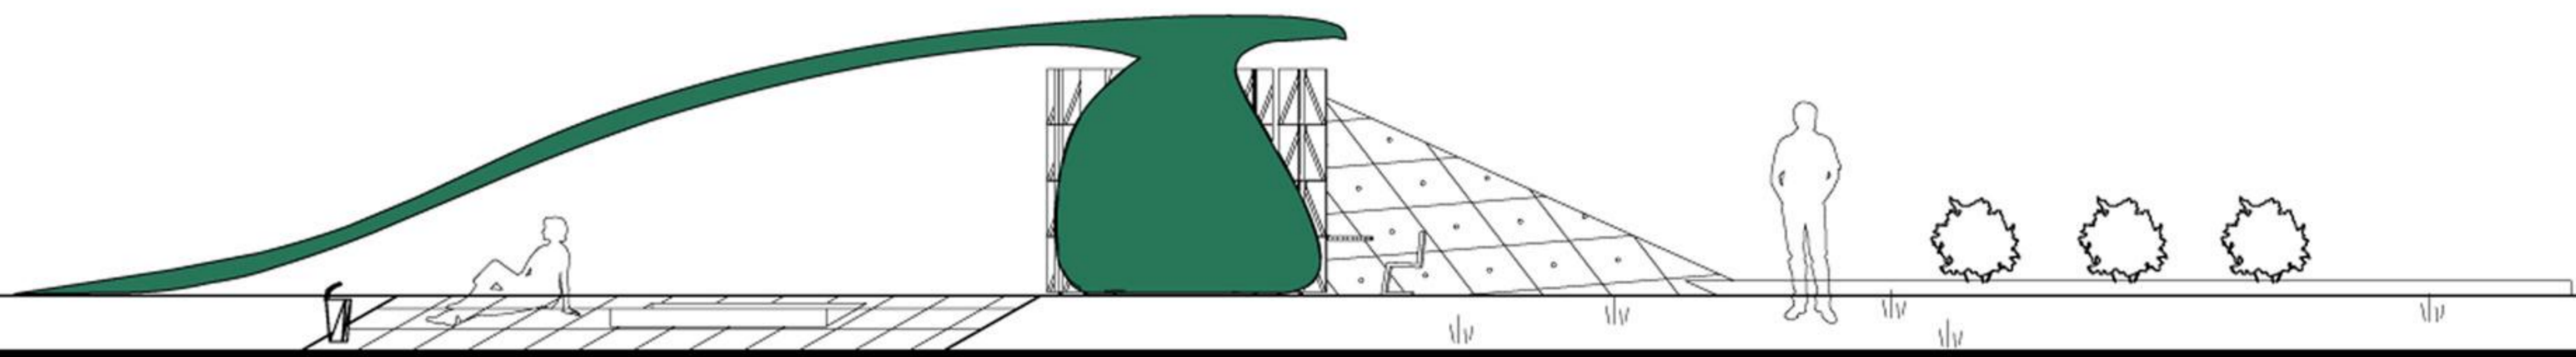

FLOOR PLAN SCALE 1:75

FRONT ELEVATION SCALE 1:75

AERIAL VIEW

SUMMER BUNGALOW

GREEN LIVING FEELING TOGETHER WITH FIANDRE TAXOS EXTREME:

In City is getting harder to find clean and fresh air. Relaxing is more effective in outdoors, so placing between civilization and nature helps us in recreation. The right material also helps to feel the well-ness sensation in a built environment.

This bungalow has 3 main sectors: Living, resting and recreation area.

Middle wall will guard and heal the people against the hot sun, and separate functions at the same time. The clean and bright surface is nice, and elegant prove the individuality both human and premises. Sitting in-house aquapool signify we are in luxurious well-ness, nearby to endless ocean.

TILE WALL IN CLOSED POSITION

TILE WALL IN OPENED POSITION

TILE WALL DETAIL SCALE 1:20