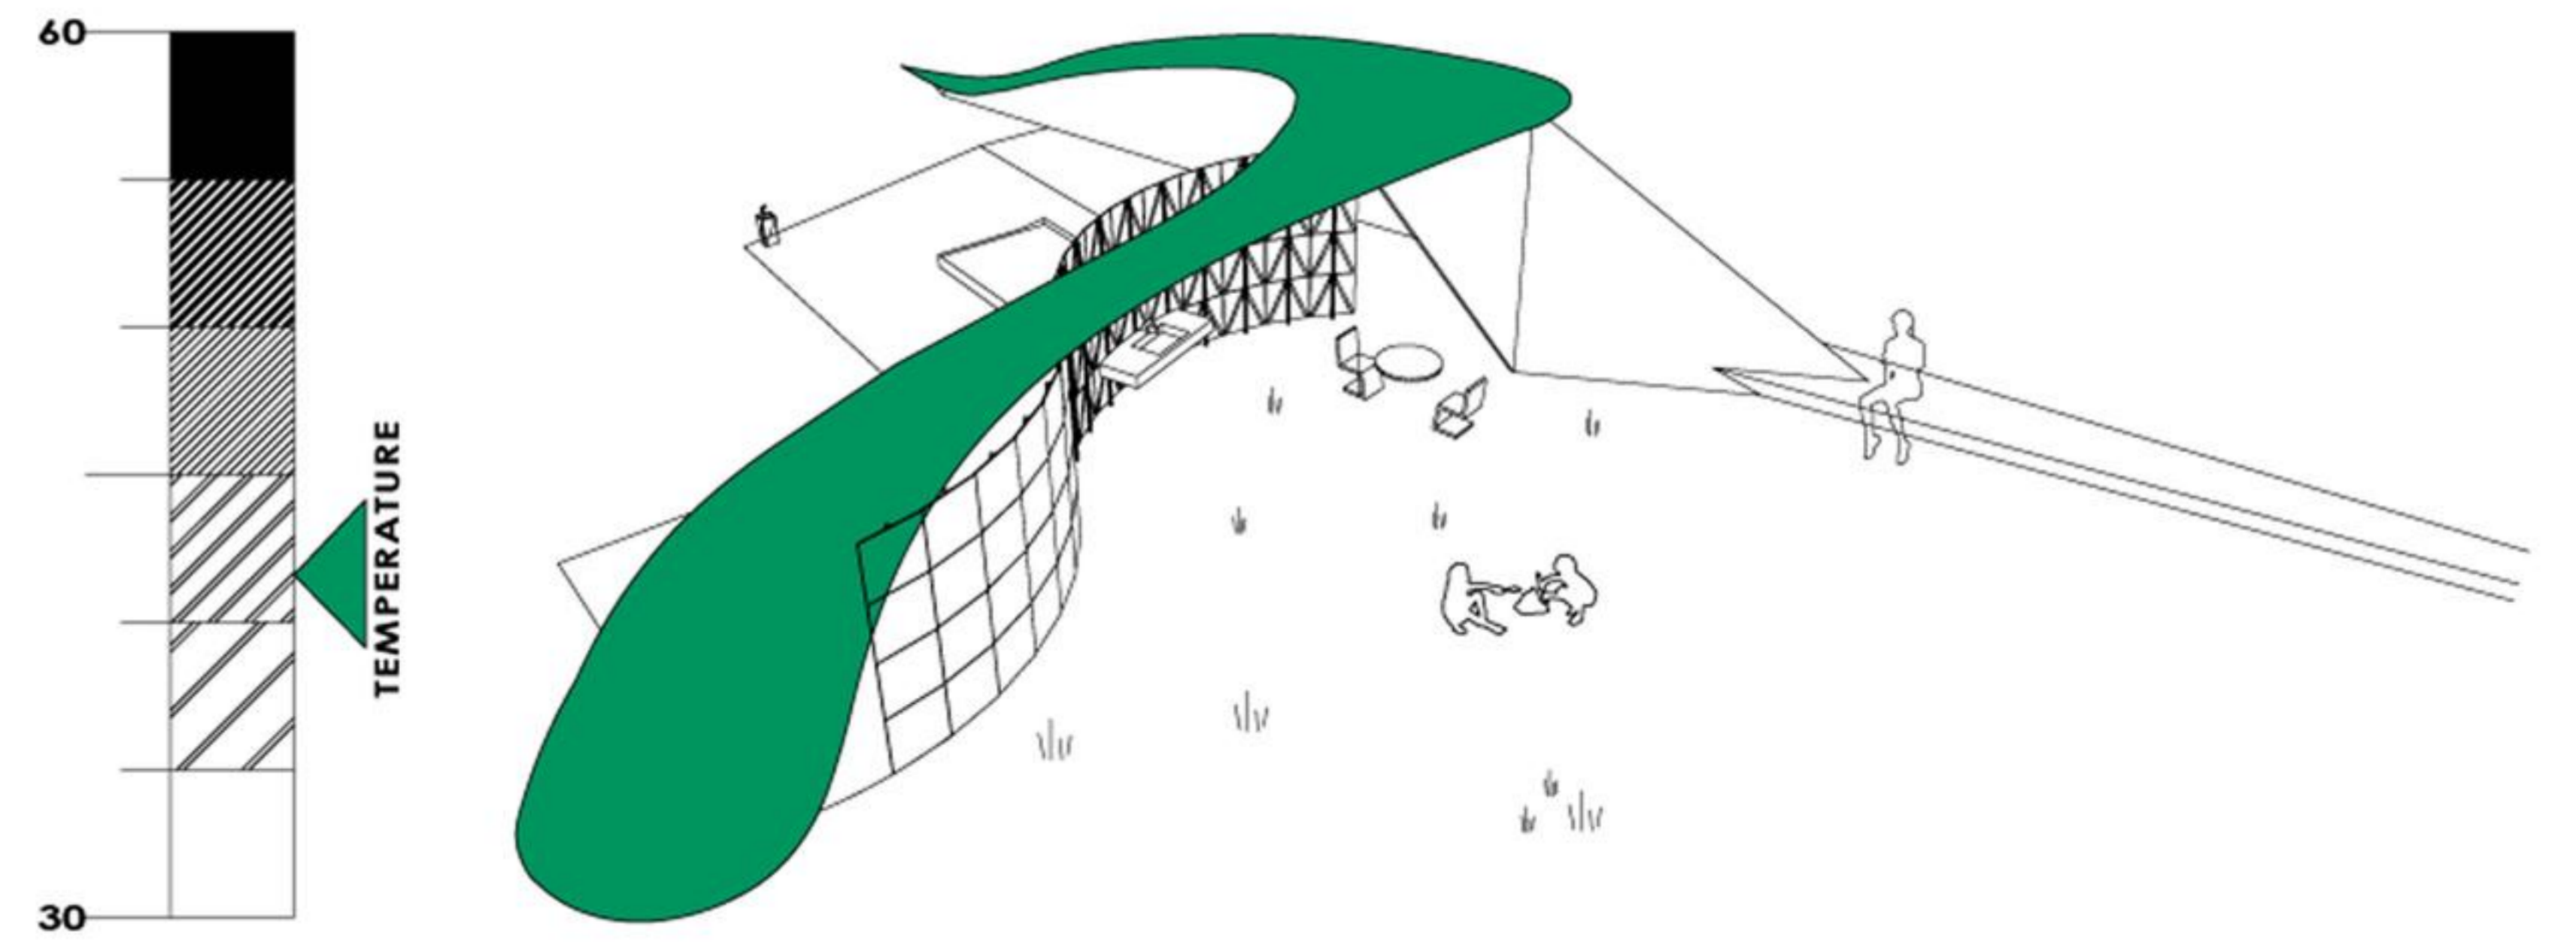

FLOOR PLAN SCALE 1:75

FRONT ELEVATION SCALE 1:75

AERIAL VIEW

SUMMER BUNGALOW

GREEN LIVING FEELING TOGETHER WITH FIANDRE TAXOS EXTREME:

In City is getting harder to find clean and fresh air. Relaxing is more effective in outdoors, so placing between civilization and nature helps us in recreation. The right material also helps to feel the well-ness sensation in a built environment.

This bungalow has 3 main sectors: Living, resting and recreation area.

Middle wall will guard and heal the people against the hot sun, and separate functions at the same time. The clean and bright surface is nice, and elegant prove the individuality both human and premises. Sitting in-house aquapool signify we are in luxurious well-ness, nearby to endless ocean.

TILE WALL IN CLOSED POSITION

TILE WALL IN OPENED POSITION

TILE WALL DETAIL SCALE 1:20