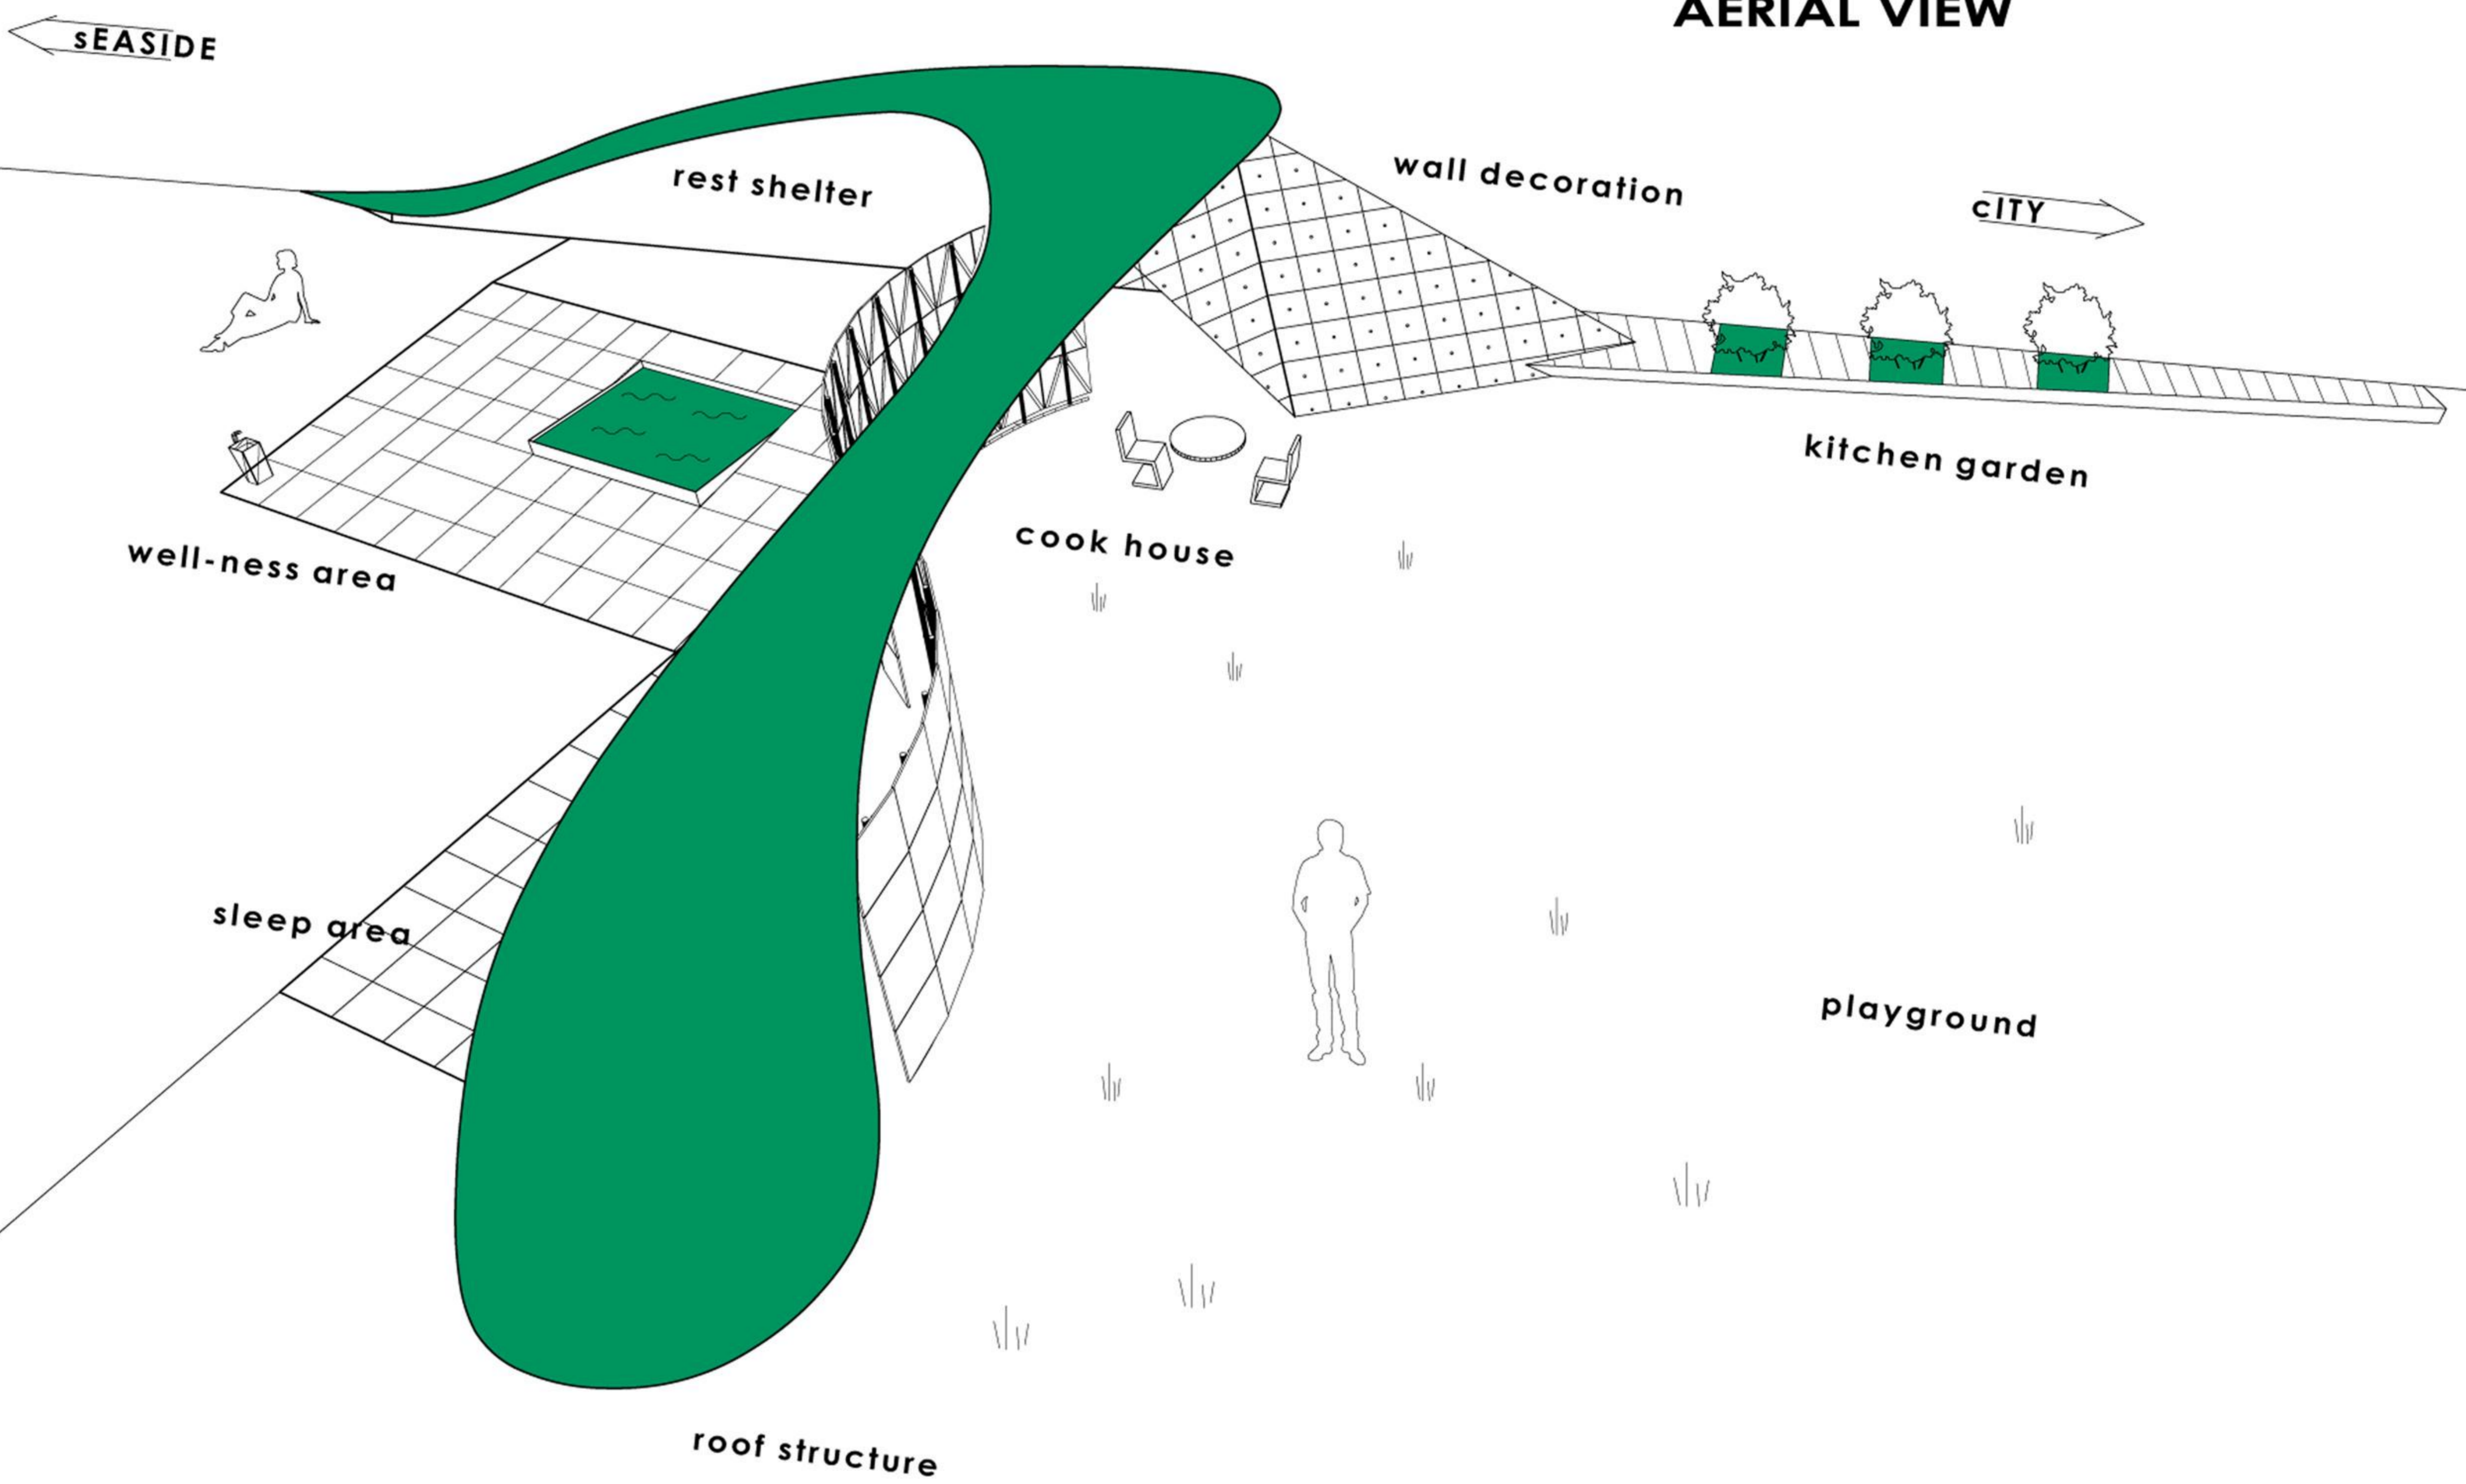

FLOOR PLAN SCALE 1:75

FRONT ELEVATION SCALE 1:75

AERIAL VIEW

SUMMER BUNGALOW

GREEN LIVING FEELING TOGETHER WITH FIANDRE TAXOS EXTREME:

In City is getting harder to find clean and fresh air. Relaxing is more effective in outdoors, so placing between civilization and nature helps us in recreation. The right material also helps to feel the well-ness sensation in a built environment.

This bungalow has 3 main sectors: Living, resting and recreation area.

Middle wall will guard and heal the people against the hot sun, and separate functions at the same time. The clean and bright surface is nice, and elegant prove the individuality both human and premises. Sitting in-house aquapool signify we are in luxurious well-ness, nearby to endless ocean.

TILE WALL IN CLOSED POSITION

TILE WALL IN OPENED POSITION

TILE WALL DETAIL SCALE 1:20