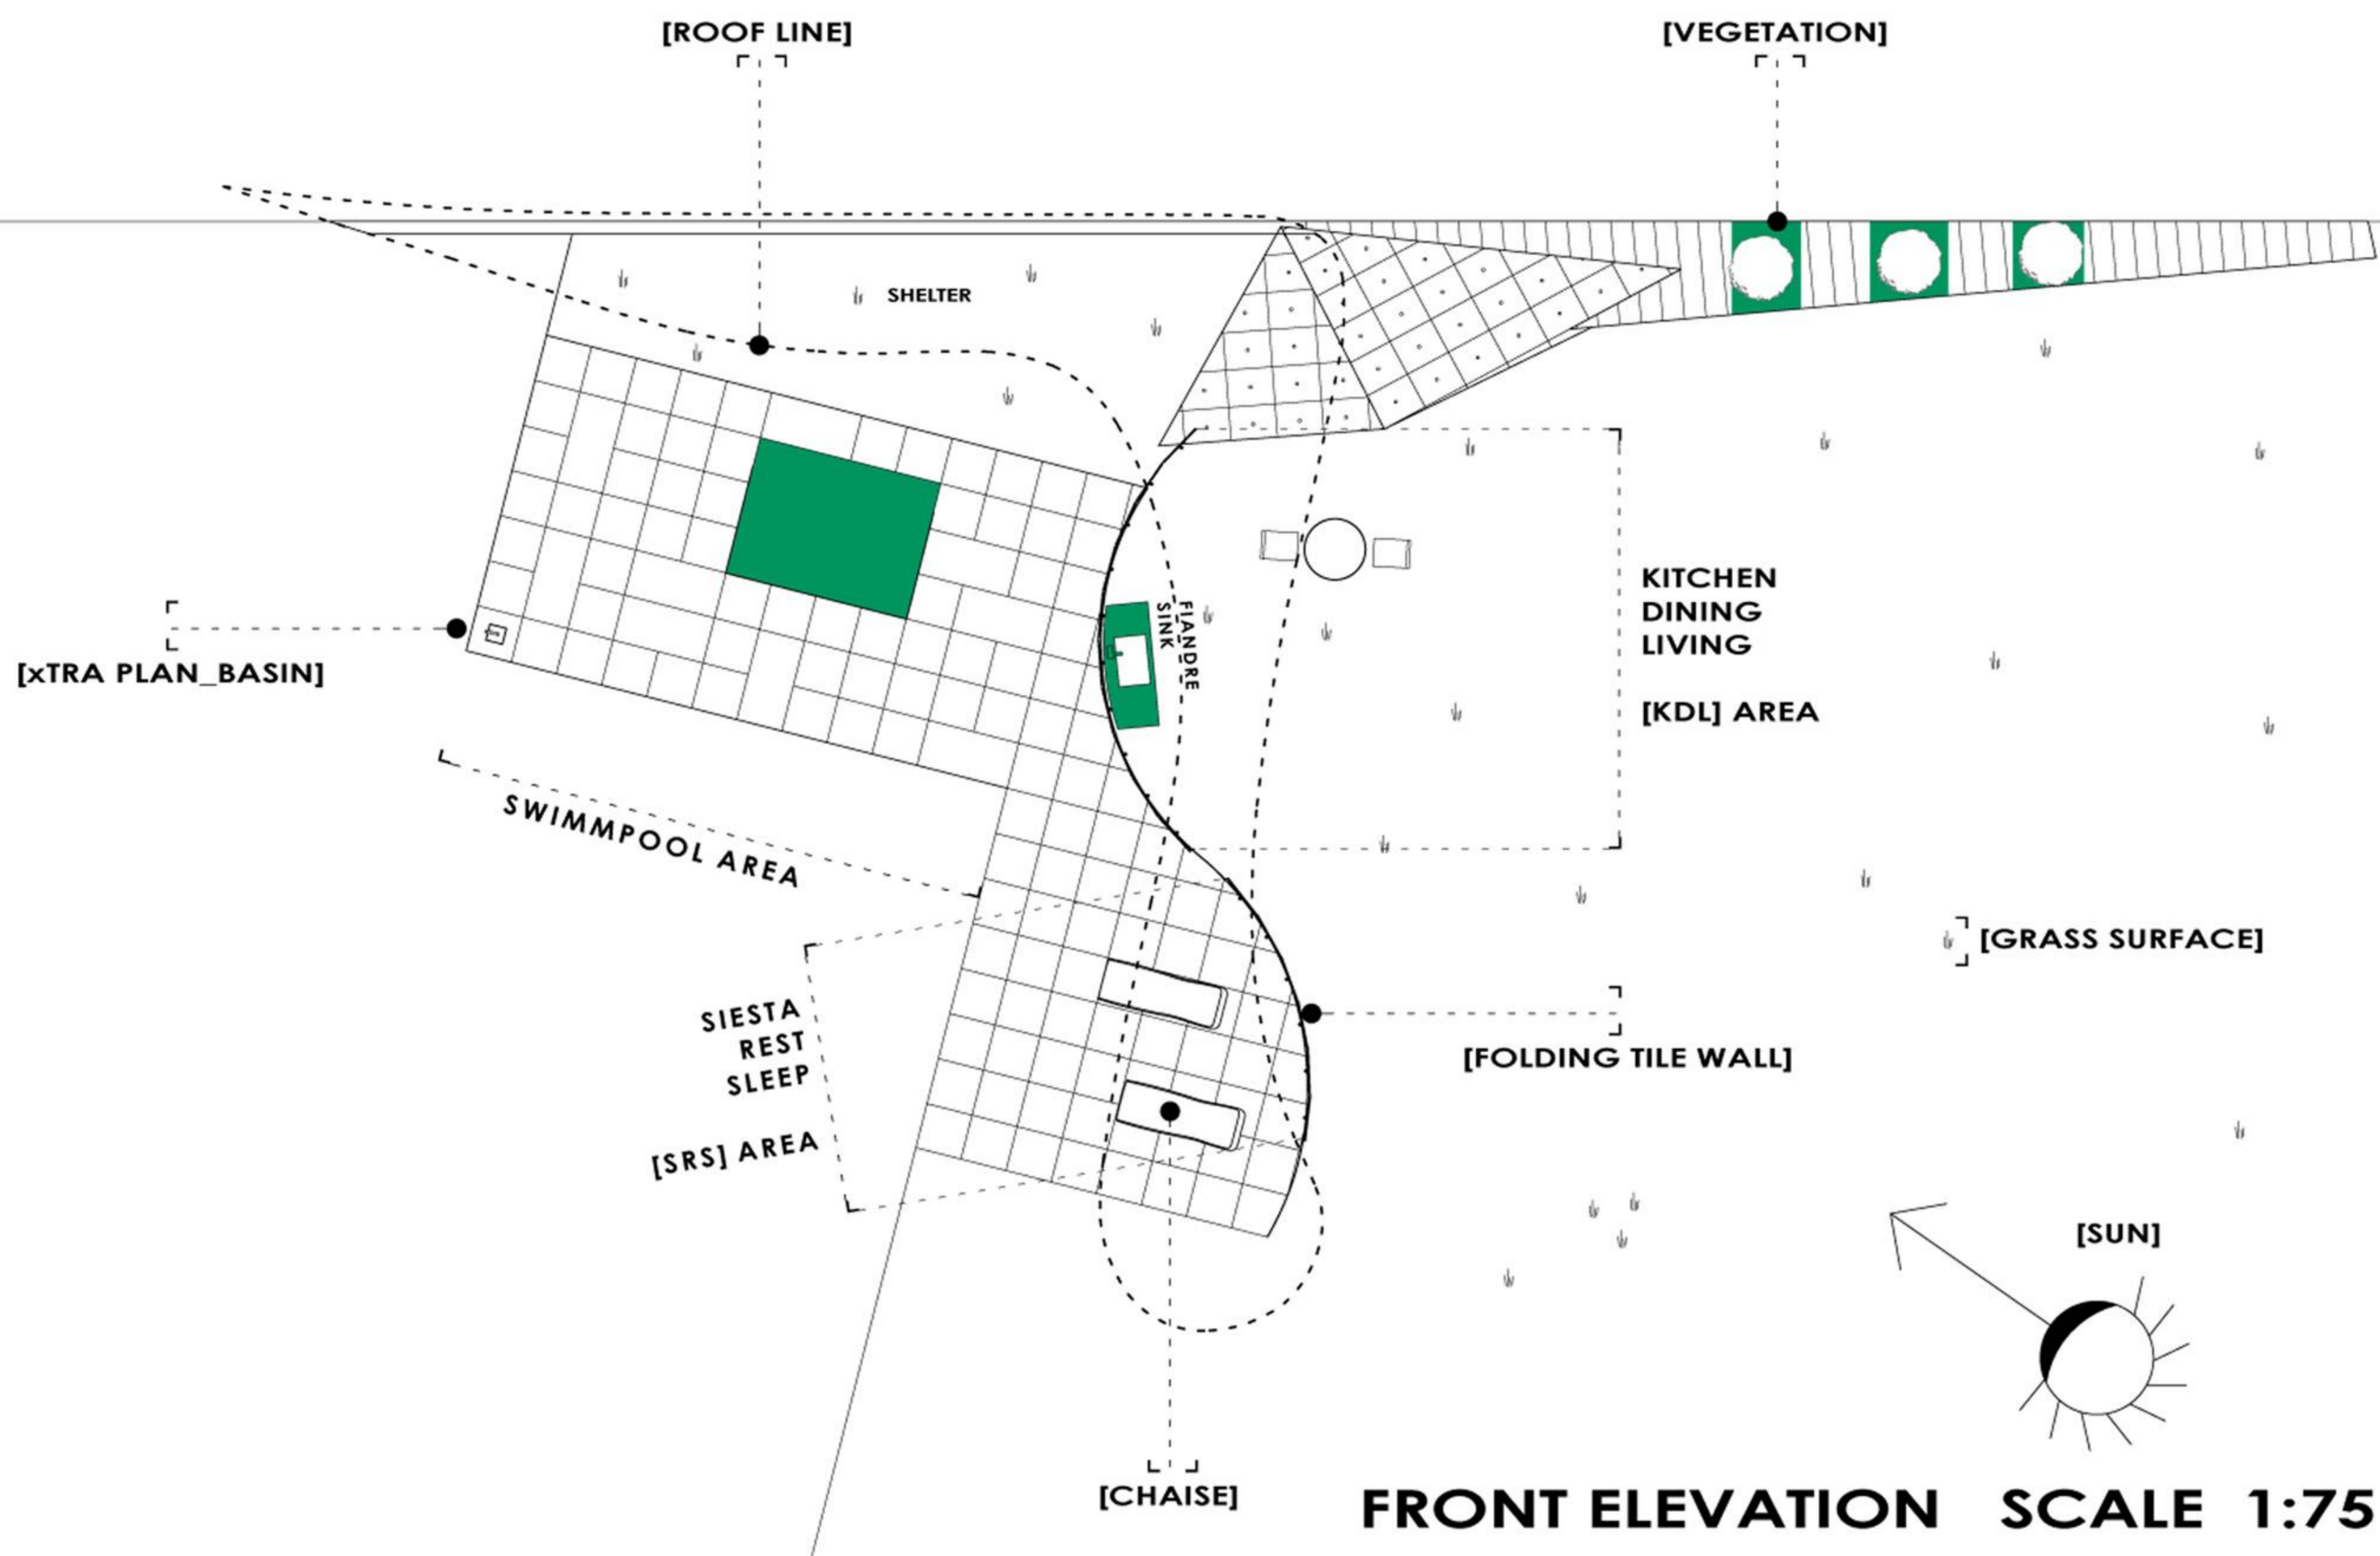

FLOOR PLAN SCALE 1:75

FRONT ELEVATION SCALE 1:75

AERIAL VIEW

SUMMER BUNGALOW

GREEN LIVING FEELING TOGETHER WITH FIANDRE TAXOS EXTREME:

In City is getting harder to find clean and fresh air. Relaxing is more effective in outdoors, so placing between civilization and nature helps us in recreation. The right material also helps to feel the well-ness sensation in a built environment.

This bungalow has 3 main sectors: Living, resting and recreation area.

Middle wall will guard and heal the people against the hot sun, and separate functions at the same time. The clean and bright surface is nice, and elegant prove the individuality both human and premises. Sitting in-house aquapool signify we are in luxurious well-ness, nearby to endless ocean.

TILE WALL IN CLOSED POSITION

TILE WALL IN OPENED POSITION

TILE WALL DETAIL SCALE 1:20