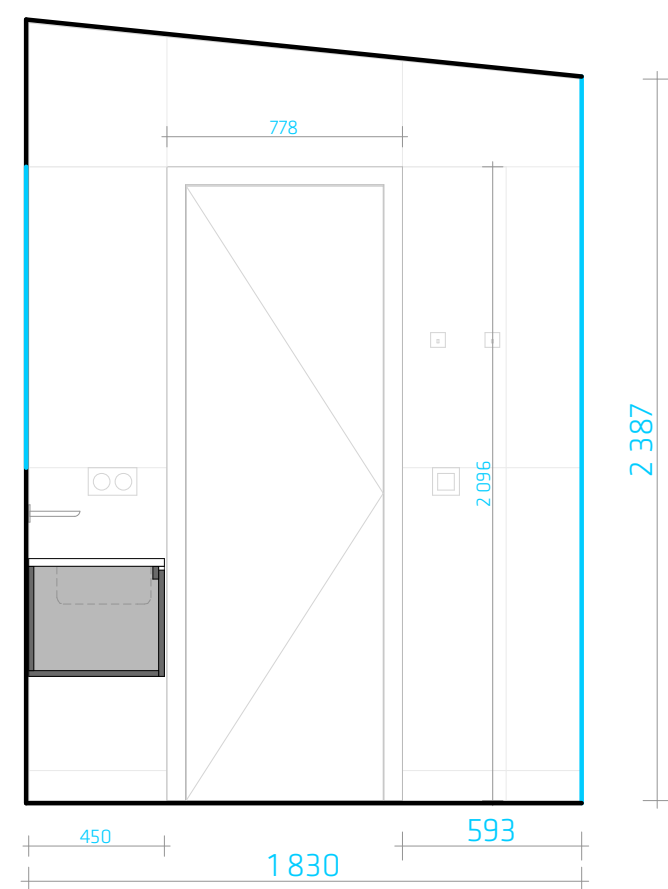

1 BATHROOM WEST WALL
IN-501 SCALE 1:25

1 BATHROOM NORTH WALL
IN-501 SCALE 1:25

MIRROR
BUILT-IN LED STRIP

1 BATHROOM EAST WALL
IN-501 SCALE 1:25

MOVABLE BENCH

STORAGE

1 BATHROOM FLOOR PLAN
IN-501 SCALE 1:25