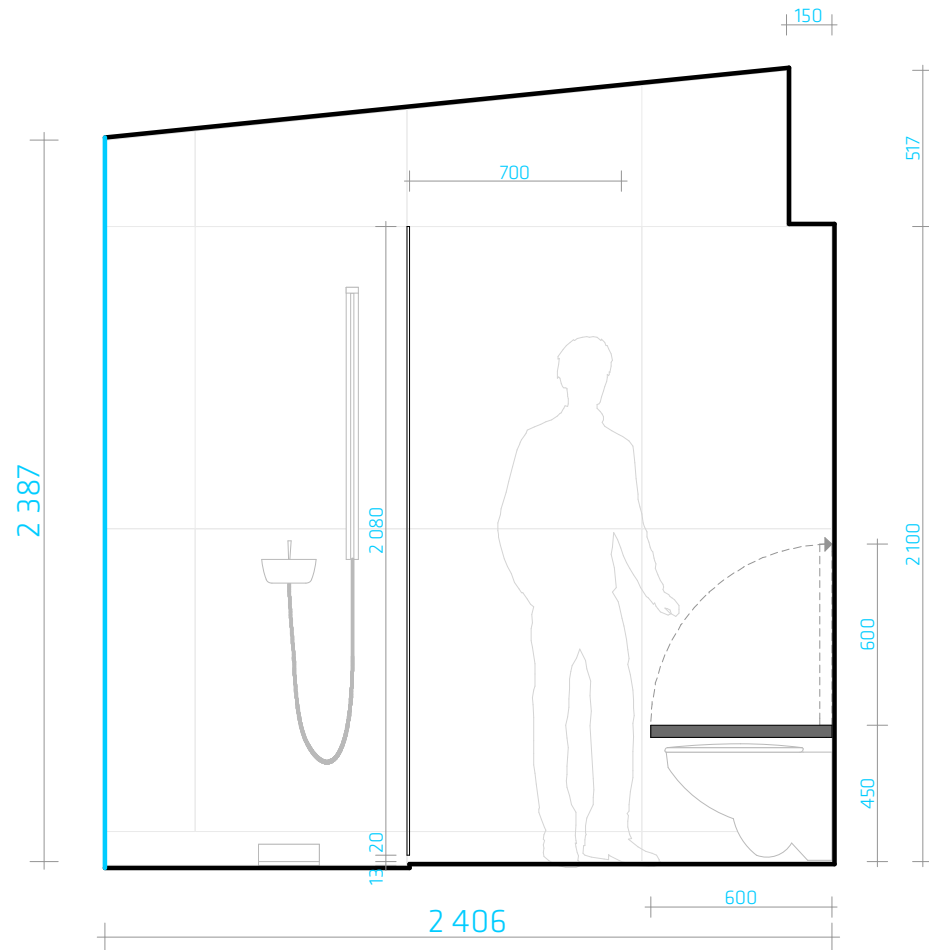

1 BATHROOM WEST WALL
IN-501 SCALE 1:25

1 BATHROOM NORTH WALL
IN-501 SCALE 1:25

MIRROR
BUILT-IN LED STRIP

1 BATHROOM EAST WALL
IN-501 SCALE 1:25

MOVABLE BENCH

STORAGE

1 BATHROOM FLOOR PLAN
IN-501 SCALE 1:25