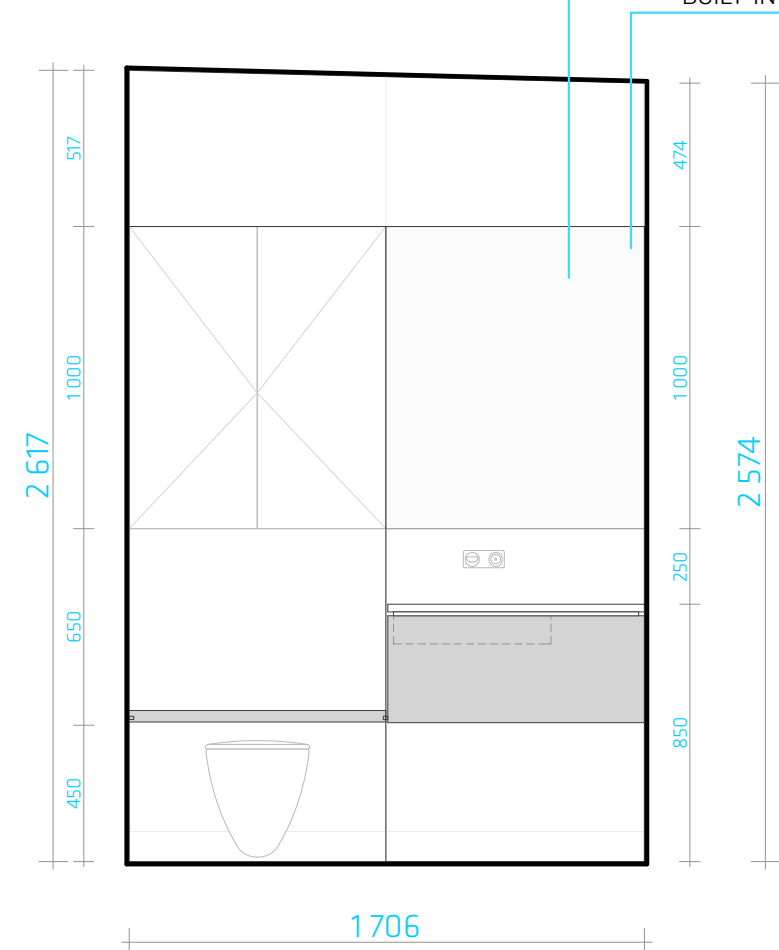

1 BATHROOM WEST WALL
IN-501 SCALE 1:25

1 BATHROOM NORTH WALL
IN-501 SCALE 1:25

MIRROR
BUILT-IN LED STRIP

1 BATHROOM EAST WALL
IN-501 SCALE 1:25

MOVABLE BENCH

STORAGE

1 BATHROOM FLOOR PLAN
IN-501 SCALE 1:25