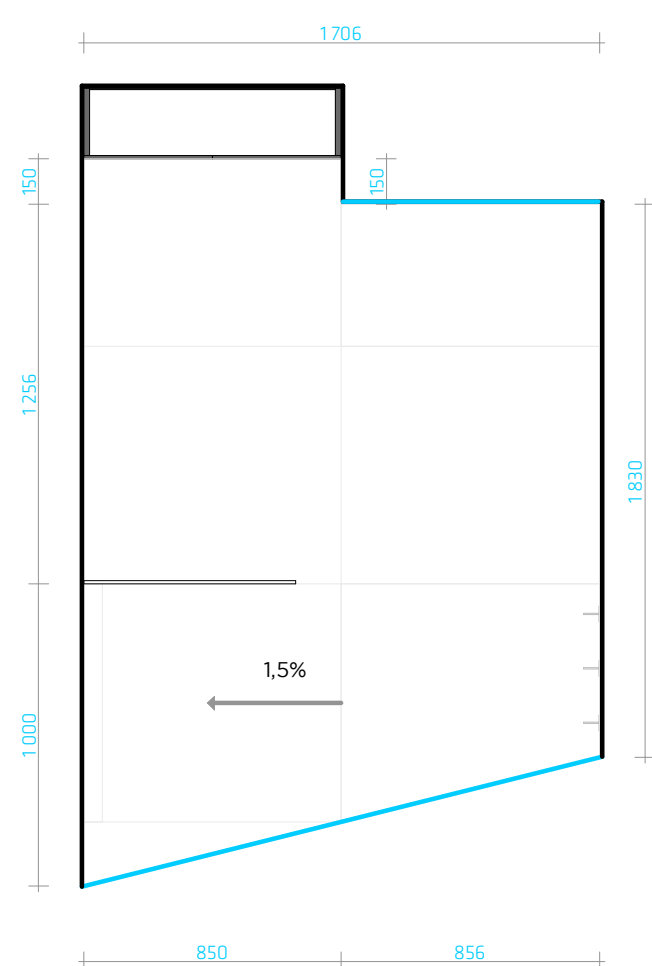

1 BATHROOM WEST WALL
IN-501 SCALE 1:25

1 BATHROOM NORTH WALL
IN-501 SCALE 1:25

MIRROR
BUILT-IN LED STRIP

1 BATHROOM EAST WALL
IN-501 SCALE 1:25

MOVABLE BENCH

STORAGE

1 BATHROOM FLOOR PLAN
IN-501 SCALE 1:25