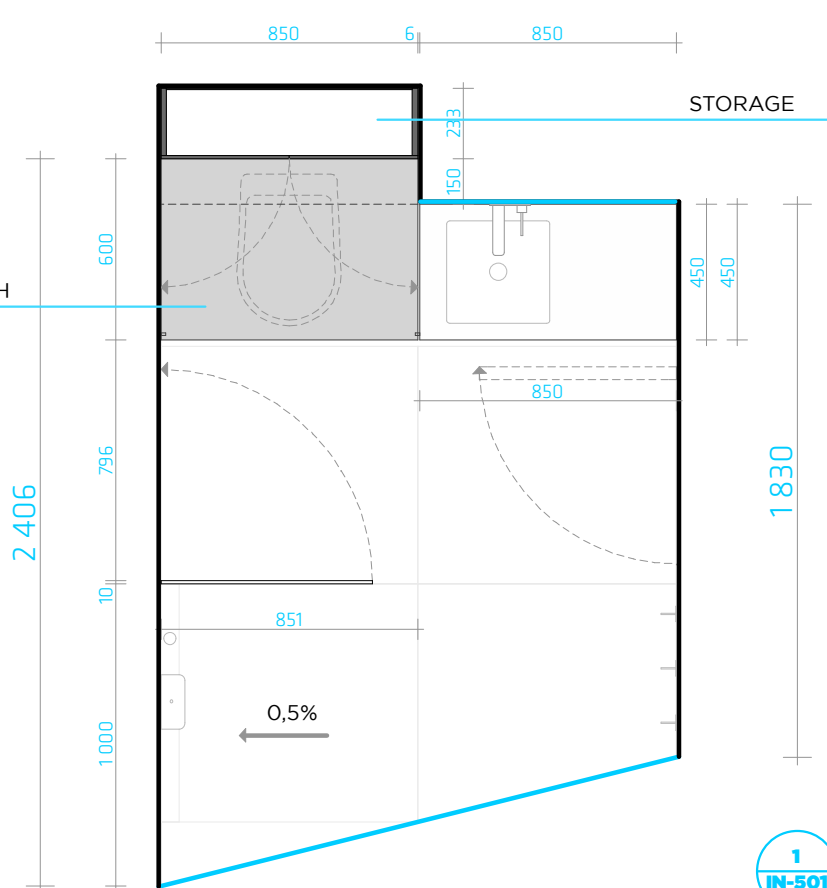

1 BATHROOM WEST WALL
IN-501 SCALE 1:25

1 BATHROOM NORTH WALL
IN-501 SCALE 1:25

MIRROR
BUILT-IN LED STRIP

1 BATHROOM EAST WALL
IN-501 SCALE 1:25

MOVABLE BENCH

STORAGE

1 BATHROOM FLOOR PLAN
IN-501 SCALE 1:25